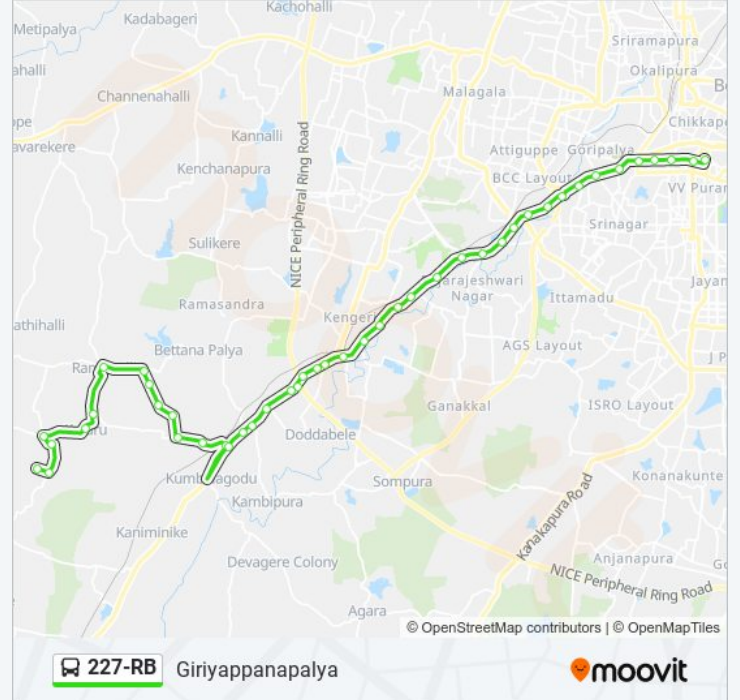

### Direction: K.R.Market (Kalasipalya)

43 stops

[VIEW LINE SCHEDULE](#)

Giriyappanapalya

Giriyapanapalya Cross

Lakkaiahanapalya

Lakkaiahnapalya Cross

Koluru