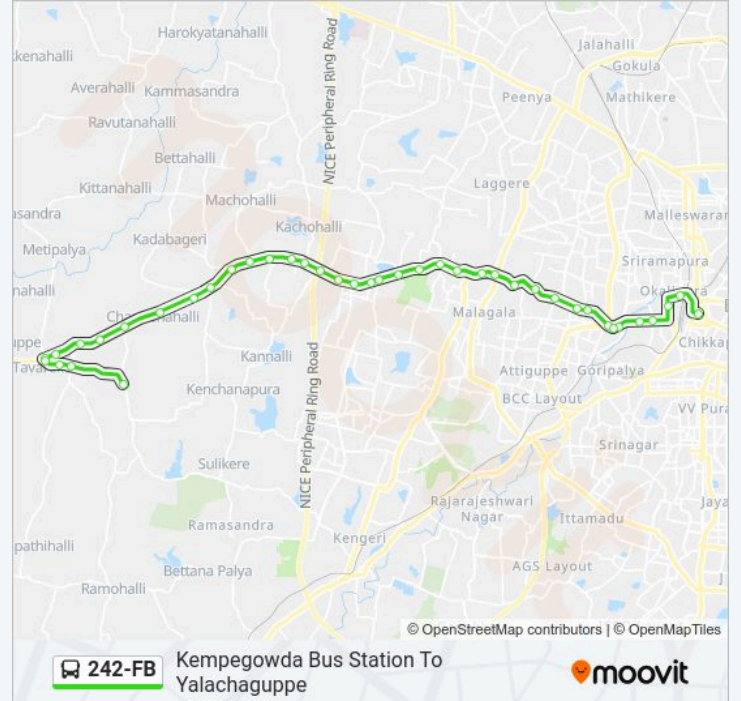

The 242-FB bus line Kempegowda Bus Station To Yalachaguppe has one route. For regular weekdays, their operation hours are:

(1) Yalachaguppe: 20:50

Use the Moovit App to find the closest 242-FB bus station near you and find out when is the next 242-FB bus arriving.

Seegehalli Cross

Hamsa Farm

Channenahalli

Honaganahatti

Channadasipalya

Lakkuppe

Ganesha Temple Tavarekere

Tavarekere

Tavarekere

Manjunatha Nagara

Dodda Aladamara Cross

Yalachaguppe

242-FB bus time schedules and route maps are available in an offline PDF at moovitapp.com. Use the Moovit App to see live bus times, train schedule or subway schedule, and step-by-step directions for all public transit in Bengaluru.