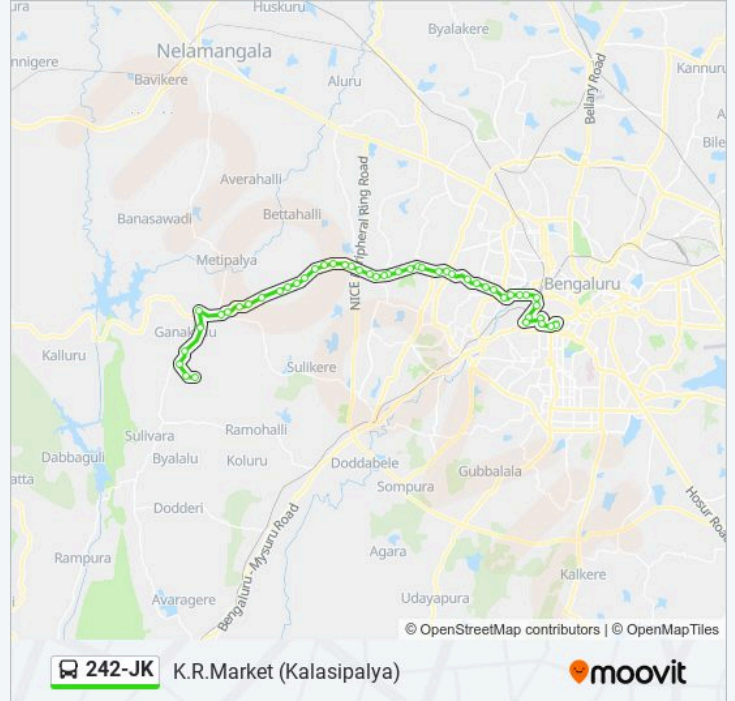

- Gollarahatti
- Kempegowda Nagara
- Byadarahalli
- East West College Cross
- Anjananagara
- Herohalli Cross
- Janapriya Apartment
- Sunkadakatte
- Junction Of Sunkadakatte
- Kottigepalya
- Sumanahalli
- Summanahalli
- Kamakshipalya
- K.H.B.Colony
- Agrahara Dasarahalli
- Agrahara Dasarahalli
- Magadi Road Toll Gate
- Prasanna Theatre
- 10th Cross Magadi Road
- 5th Cross Magadi Road
- Hunasemara
- Binny Mill
- Binnypet
- Sirsi Circle
- Vinayaka Talkies
- Rayan Circle
- Tippu Sulthan Palace
- K.R.Market (Kalasipalya)

Direction: Karekalpalya

51 stops

[VIEW LINE SCHEDULE](#)

K.R.Market (Kalasipalya)

242-JK bus Time Schedule

Karekalpalya Route Timetable:

Sunday	10:30 - 16:15
Monday	10:30 - 16:15