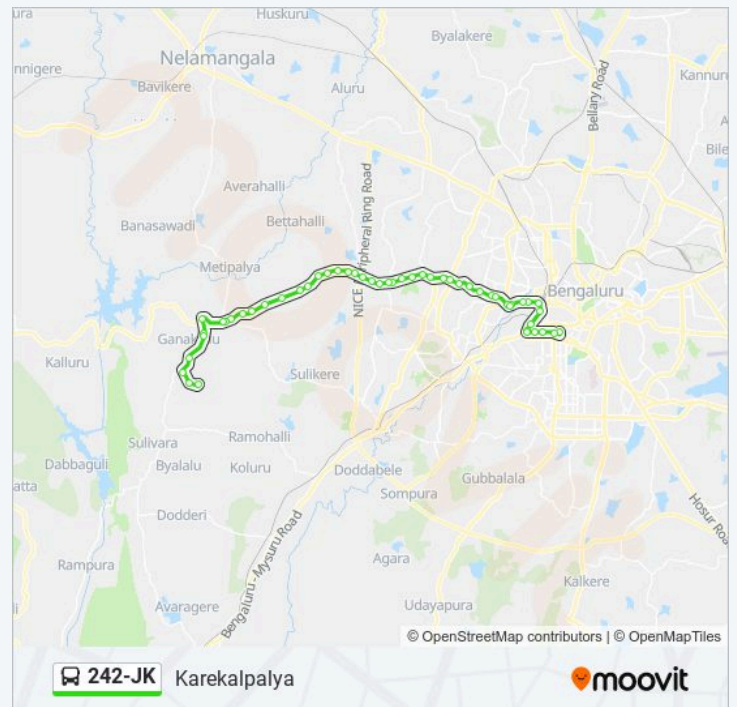

East West College Cross

Byadarahalli

Kempegowda Nagara

Gollarahatti

Kachohalli Gate

Chikka Gollarahatti

Forest Gate

Tuesday	10:30 - 16:15
Wednesday	10:30 - 16:15
Thursday	10:30 - 16:15
Friday	10:30 - 16:15
Saturday	10:30 - 16:15

242-JK bus Info

Direction: Karekalpalya

Stops: 51

Trip Duration: 70 min

Line Summary:

Machohalli Gate

Kadabagere Cross

Seegehalli Cross