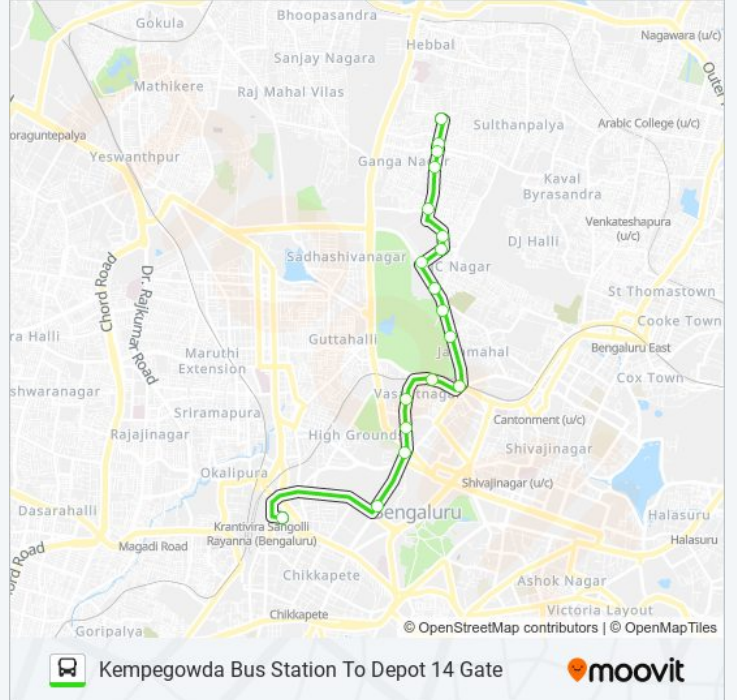

 **279-E KBS-D14G****Kempegowda Bus Station To Depot 14 Gate**[Get The App](#)

The 279-E KBS-D14G bus line Kempegowda Bus Station To Depot 14 Gate has one route. For regular weekdays, their operation hours are:

(1) Depot 14 Gate: 11:40

Use the Moovit App to find the closest 279-E KBS-D14G bus station near you and find out when is the next 279-E KBS-D14G bus arriving.

**Direction: Depot 14 Gate**

18 stops

[VIEW LINE SCHEDULE](#)

Kempegowda Bus Station  
Maharani College  
Basava Bhavan  
High Ground Police Station  
Mount Caramel College  
Ganesha Temple  
Cantonment Railway Station  
Jayamahal  
J.C.Nagara  
Munireddy Palya  
T.V Tower  
C.Q.A.L.  
Matadahalli  
Rahamathnagara  
R.T.Nagara Post Office  
R.T.Nagara Police Station  
R.T.Nagara  
Depot 14 Gate

**279-E KBS-D14G bus Time Schedule**

Depot 14 Gate Route Timetable:

Sunday	11:40
Monday	11:40
Tuesday	11:40
Wednesday	11:40
Thursday	11:40
Friday	11:40
Saturday	11:40

**279-E KBS-D14G bus Info****Direction:** Depot 14 Gate**Stops:** 18**Trip Duration:** 20 min**Line Summary:**