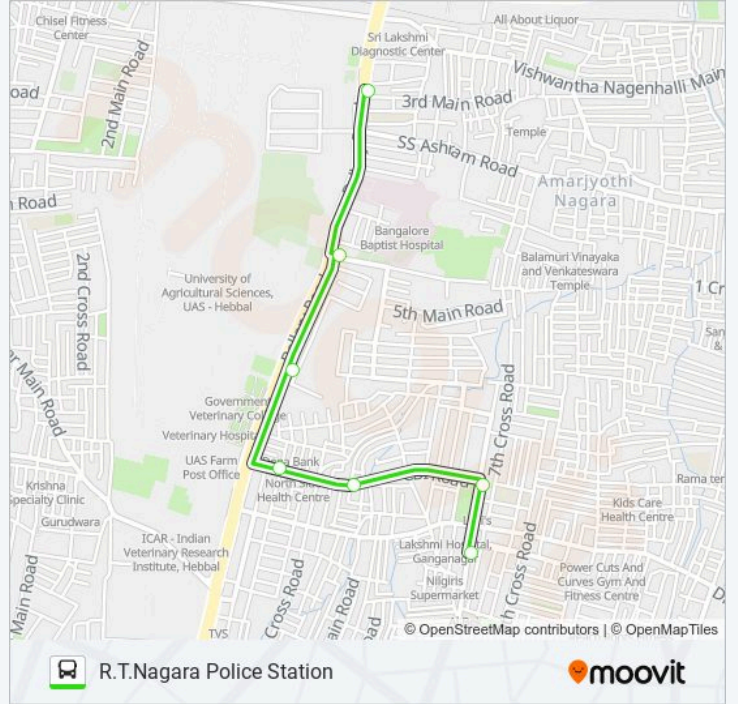

279-E RTNPS-HBL**R.T.Nagara Police Station**[Get The App](#)

The 279-E RTNPS-HBL bus line R.T.Nagara Police Station has one route. For regular weekdays, their operation hours are:

(1) R.T.Nagara Police Station: 12:00 - 19:20

Use the Moovit App to find the closest 279-E RTNPS-HBL bus station near you and find out when is the next 279-E RTNPS-HBL bus arriving.

Direction: R.T.Nagara Police Station

7 stops

[VIEW LINE SCHEDULE](#)

R.T.Nagara Police Station Route Timetable:

Sunday	12:00 - 19:20
Monday	12:00 - 19:20
Tuesday	12:00 - 19:20
Wednesday	12:00 - 19:20
Thursday	12:00 - 19:20
Friday	12:00 - 19:20
Saturday	12:00 - 19:20

279-E RTNPS-HBL bus Info

Direction: R.T.Nagara Police Station

Stops: 7

Trip Duration: 6 min

Line Summary:

279-E RTNPS-HBL bus time schedules and route maps are available in an offline PDF at moovitapp.com. Use the Moovit App to see live bus times, train schedule or subway schedule, and step-by-step directions for all public transit in Bengaluru.