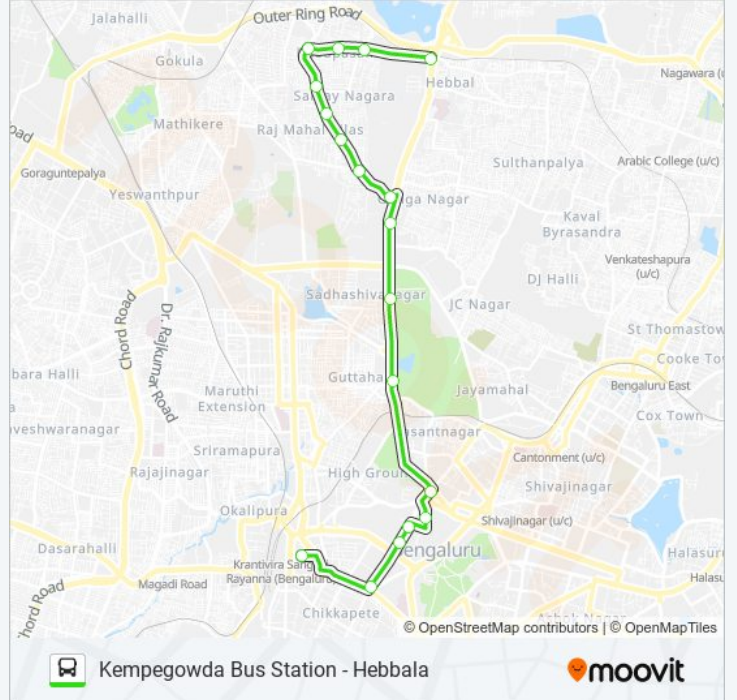

279-E KBS-VSD-HBL

Kempegowda Bus Station - Hebbala

Get The App

The 279-E KBS-VSD-HBL bus line (Kempegowda Bus Station - Hebbala) has 2 routes. For regular weekdays, their operation hours are:

(1) Hebbala: 17:15(2) Kempegowda Bus Station: 17:15

Direction: Kempegowda Bus Station

18 stops

[VIEW LINE SCHEDULE](#)

- Hebbala
- Bhoopasandra
- Bhoopasandra Ayyappa Bakery
- Nagashettyhalli
- Nisarga Diagnostics
- Sanjayanagara
- Geddalahalli
- Ashwathnagara
- Gangenahalli
- Mekhri Circle
- Palace Ground
- R.M.Guttahalli
- Sophiya School Palace Road
- Vidhana Soudha
- A.G.S.Office
- Maharani College
- Cauvery Bhavana
- Kempegowda Bus Station

279-E KBS-VSD-HBL bus Time Schedule

Kempegowda Bus Station Route Timetable:

Sunday	17:15
Monday	17:15
Tuesday	17:15
Wednesday	17:15
Thursday	17:15
Friday	17:15
Saturday	17:15

279-E KBS-VSD-HBL bus Info

Direction: Kempegowda Bus Station

Stops: 18

Trip Duration: 30 min

Line Summary:

279-E KBS-VSD-HBL bus time schedules and route maps are available in an offline PDF at moovitapp.com. Use the [Moovit App](#) to see live bus times, train schedule or subway schedule, and step-by-step directions for all public transit in Bengaluru.