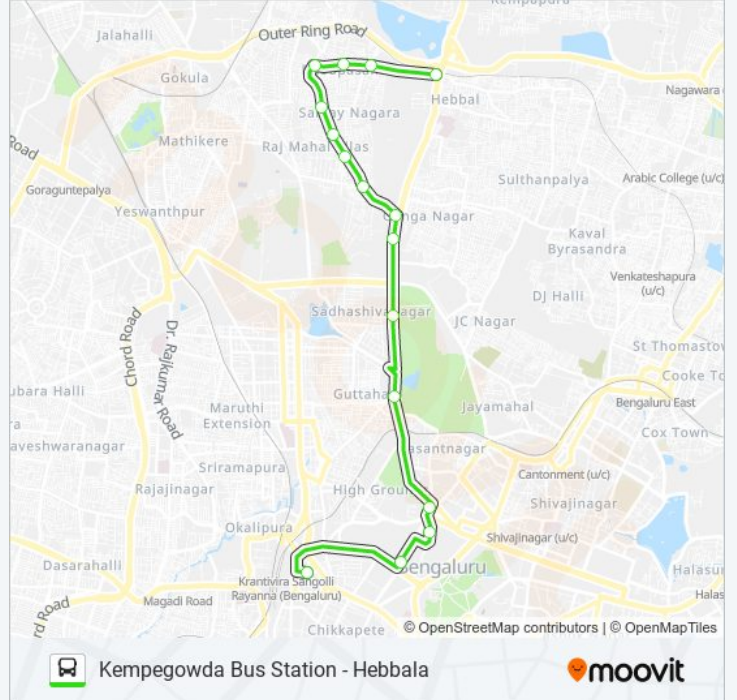

279-E KBS-VSD-HBL

Kempegowda Bus Station - Hebbala

Get The App

The 279-E KBS-VSD-HBL bus line (Kempegowda Bus Station - Hebbala) has 2 routes. For regular weekdays, their operation hours are:

(1) Hebbala: 17:15(2) Kempegowda Bus Station: 17:15

Use the Moovit App to find the closest 279-E KBS-VSD-HBL bus station near you and find out when is the next 279-E KBS-VSD-HBL bus arriving.

Direction: Hebbala

16 stops

[VIEW LINE SCHEDULE](#)

Kempegowda Bus Station

Geddalahalli

Sanjayanagara

Nisarga Diagnostics

Nagashettyhalli

Bhoopasandra Ayyappa Bakery

Bhoopasandra

Hebbala

279-E KBS-VSD-HBL bus Time Schedule

Hebbala Route Timetable:

Sunday	17:15
Monday	17:15
Tuesday	17:15
Wednesday	17:15
Thursday	17:15
Friday	17:15
Saturday	17:15

279-E KBS-VSD-HBL bus Info**Direction:** Hebbala**Stops:** 16**Trip Duration:** 28 min**Line Summary:**