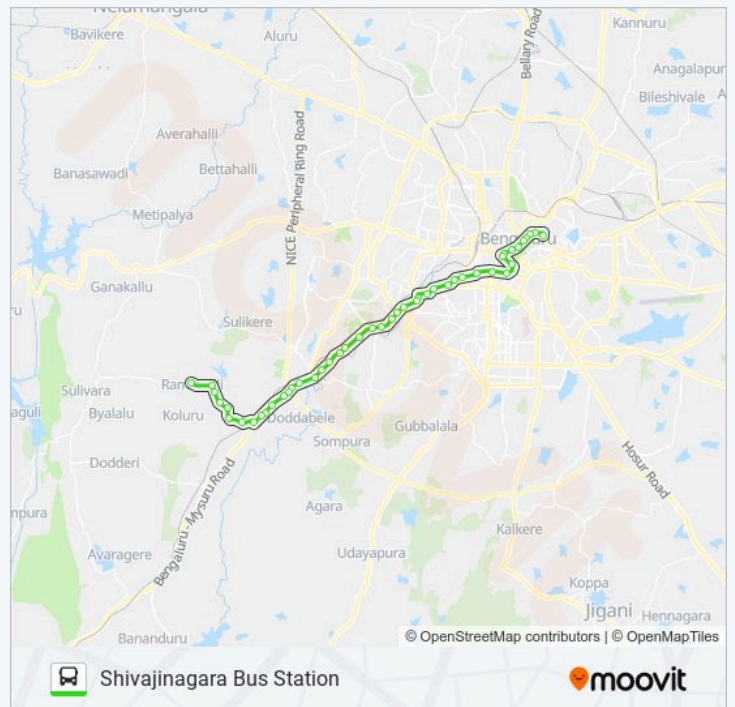

Tuesday	08:30
Wednesday	08:30
Thursday	08:30
Friday	08:30
Saturday	08:30

227 SBS-RMH FLYOVER bus Info

Direction: Shivajinagara Bus Station

Stops: 46

Trip Duration: 80 min

Line Summary:

Vinayaka Talkies

K.R.Market