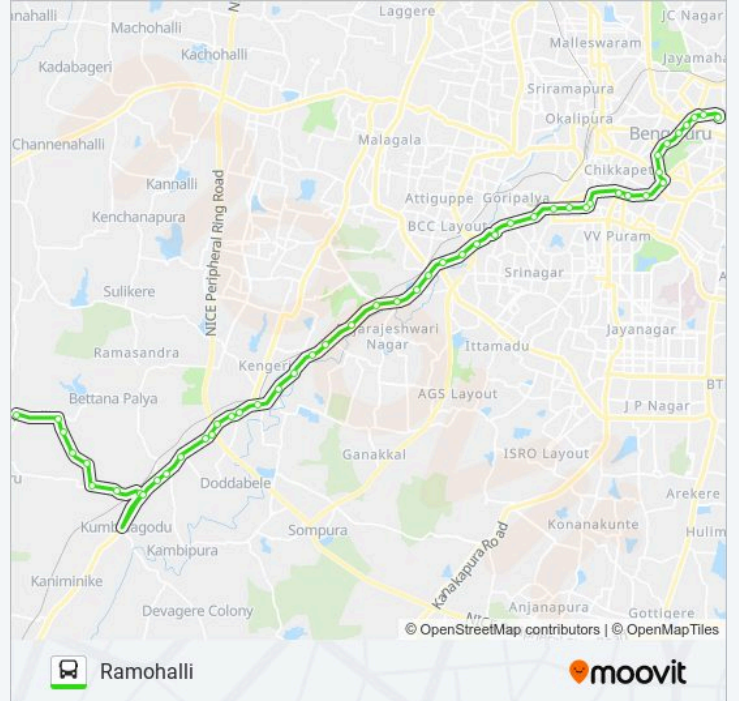

Direction: Shivajinagara Bus Station

46 stops

[VIEW LINE SCHEDULE](#)

Ramohalli

227 SBS-RMH FLYOVER bus Time Schedule

Shivajinagara Bus Station Route Timetable:

Sunday 08:30

Monday 08:30