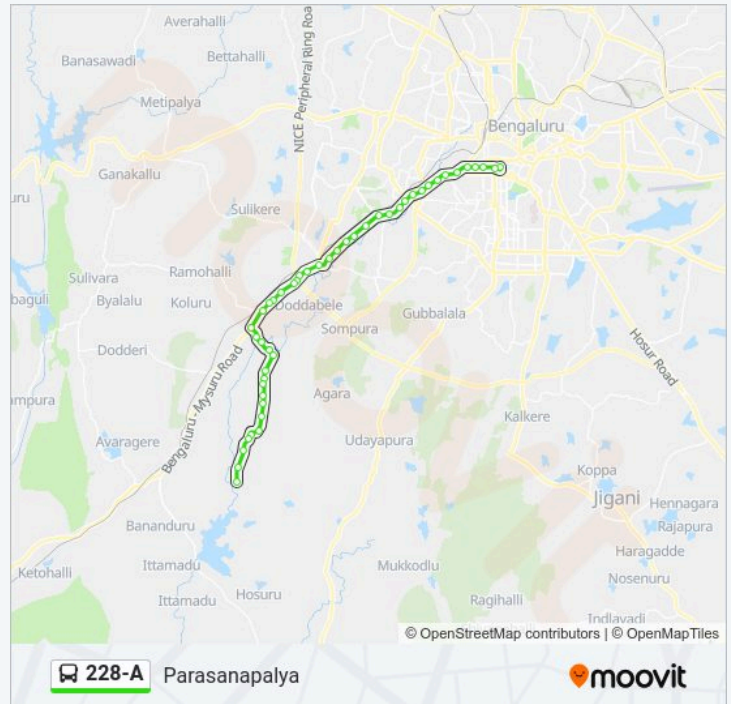

Water Tank Chamarajapet

Sirsi Circle

Mysore Road Toll Gate

New Guddadahalli

Mysore Road Bus Station

Iyyannashetty

B.H.E.L.

Mysore Road Metro Station

Nayandahalli

B.W.S.S.B.Quarters Nayandahalli

Rajarajeshwari Nagara Gate

Bengaluru University Gate

Jayaram Das Factory

R.V.College

Dubasipalya Cross

Mylasandra Cross

Kengeri Bus Station

Kengeri Police Station

I.M.A.C.India

Depot 12 Gate

Kengeri Road Junction

Basavanagara Kengeri

R.R.Medical College

Anchepalya Bidadi Road

Juggath Pharma

Ramohalli Cross

Kumbalagodu

Y.M.C.A.Public School

Pinto Bore

Thagachaguppe

Devagere Cross

Ranga Jangama

Thursday

05:50 - 20:30

Friday

05:50 - 20:30

Saturday

05:50 - 20:30

228-A bus Info

Direction: Parasanapalya

Stops: 46

Trip Duration: 68 min

Line Summary: