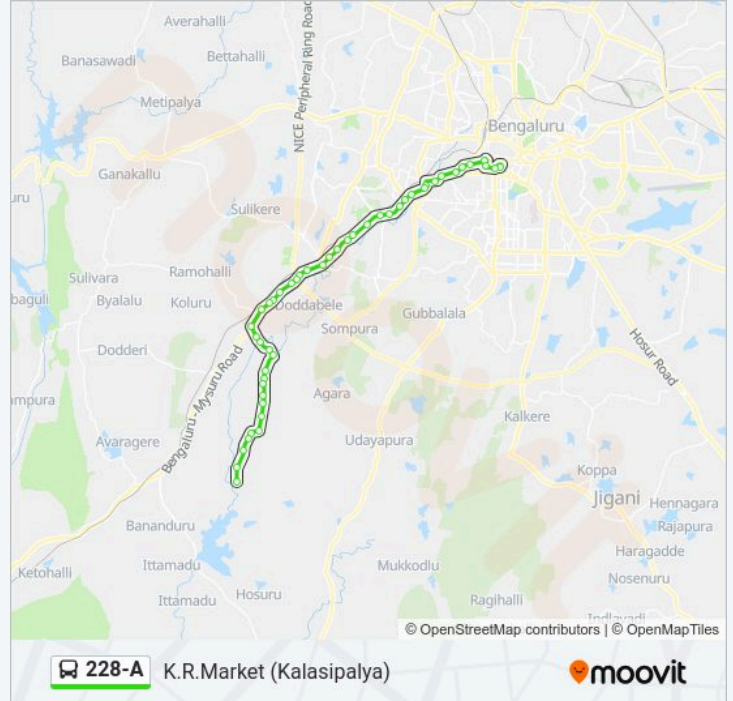

Mysore Road Metro Station

B.H.E.L.

Deepanjalinagara

Bapujinagara

New Guddadahalli

Mysore Road Toll Gate

Mysore Circle

Sirsi Circle

Vinayaka Talkies

Rayan Circle

Tippu Sulthan Palace

K.R.Market (Kalasipalya)

Direction: Parasanapalya

46 stops

[VIEW LINE SCHEDULE](#)

K.R.Market (Kalasipalya)