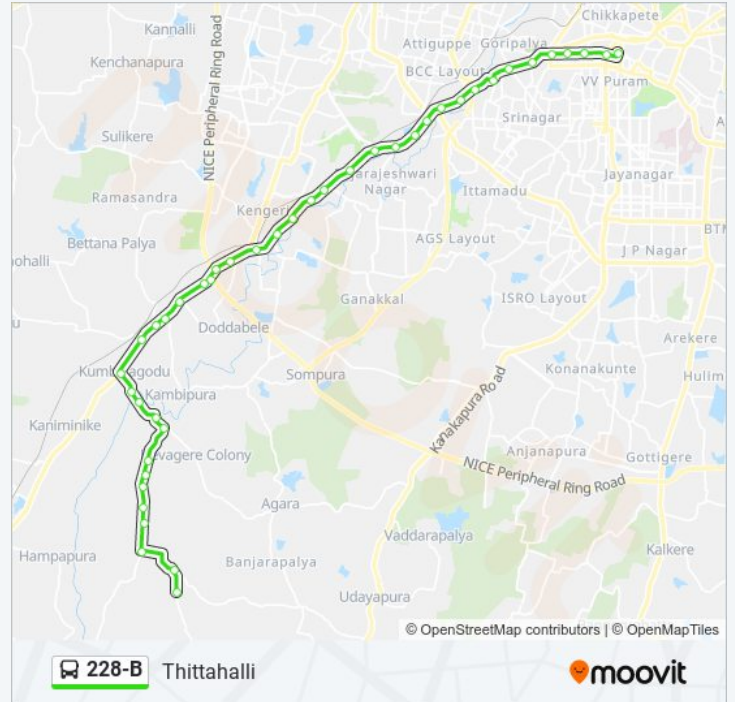

Nalku Kamba

Eradu Kamba

K Gollahalli

Hospital K Gollahalli

Gonipura

Chinnakurchi

228-B bus time schedules and route maps are available in an offline PDF at moovitapp.com. Use the Moovit App to see live bus times, train schedule or subway schedule, and step-by-step directions for all public transit in Bengaluru.