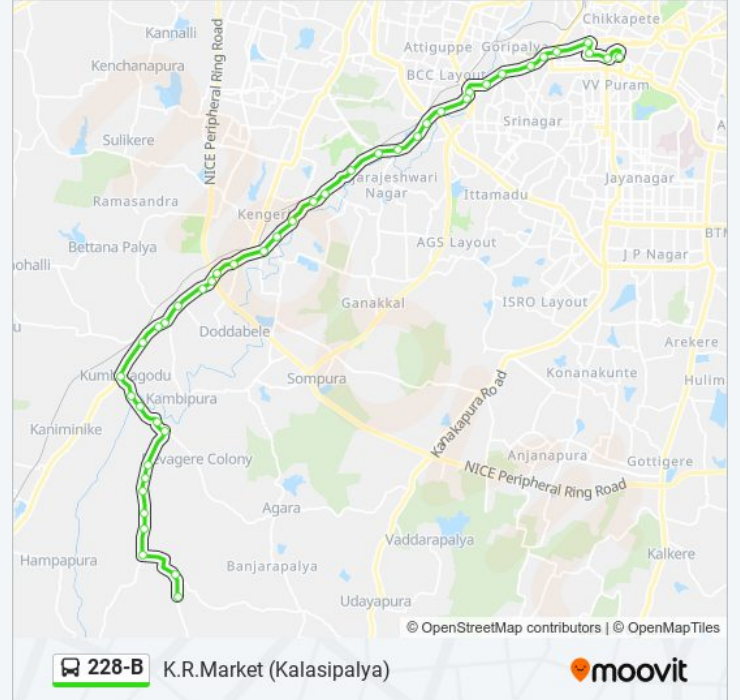

228-B bus Info

Direction: K.R.Market (Kalasipalya)

Stops: 43

Trip Duration: 63 min

Line Summary:

Kengeri Bus Station

Mylasandra Cross

Dubasipalya Cross

Deepanjalinagara

Bapujinagara

New Guddadahalli

Mysore Road Toll Gate

Mysore Circle

Sirsi Circle

Vinayaka Talkies

Rayan Circle

Tippu Sulthan Palace

K.R.Market (Kalasipalya)

Direction: Thittahalli

42 stops

[VIEW LINE SCHEDULE](#)

K.R.Market (Kalasipalya)

Tippu Sulthan Palace

Rayan Circle