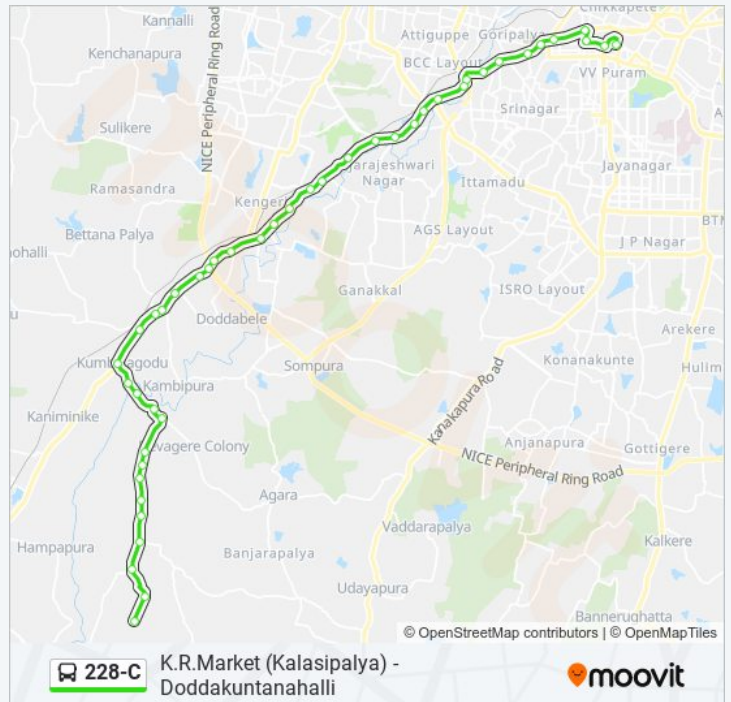

Sirsi Circle

228-C bus Info

Direction: K.R.Market (Kalasipalya)

Stops: 44

Trip Duration: 64 min

Line Summary:

Vinayaka Talkies

Rayan Circle