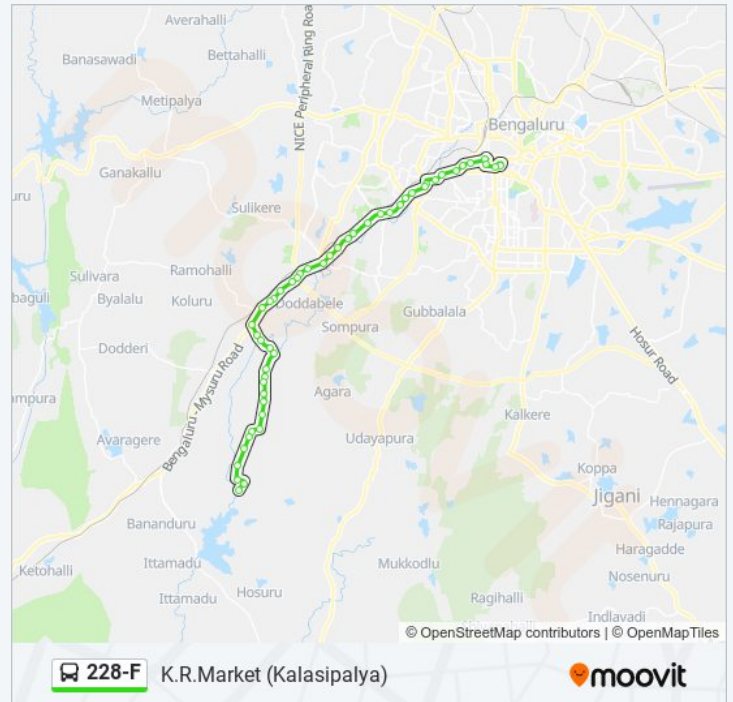

Thursday	06:20 - 19:35
Friday	06:20 - 19:35
Saturday	06:20 - 19:35

228-F bus Info

Direction: K.R.Market (Kalasipalya)

Stops: 49

Trip Duration: 73 min

Line Summary:

Nayandahalli

Mysore Road Metro Station