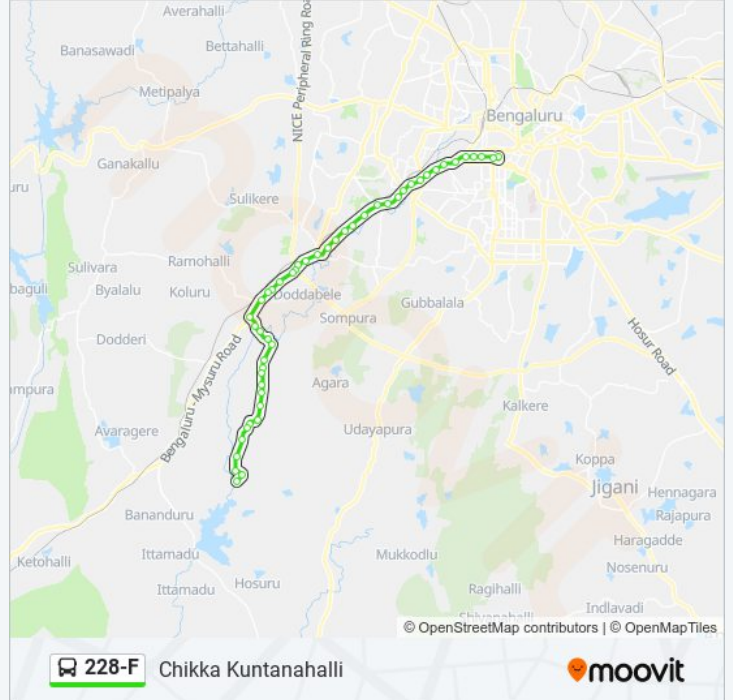

228-F bus Info

Direction: Chikka Kuntanahalli

Stops: 48

Trip Duration: 73 min

Line Summary:

Depot 12 Gate
 Kengeri Road Junction
 Basavanagara Kengeri
 R.R.Medical College
 Anchepalya Bidadi Road
 Juggath Pharma
 Ramohalli Cross
 Kumbalagodu
 Y.M.C.A.Public School
 Pinto Bore
 Thagachaguppe
 Devagere Cross
 Ranga Jangama
 Nalku Kamba
 Eradu Kamba
 K Gollahalli
 Hospital K Gollahalli
 Gonipura
 Seegehalli Cross
 Thippuru Gatbaipalya
 Lingapura
 Thippuru
 Bychohalli
 Parasanapalya
 Doddy Chikkakuntanahalli
 Chikka Kuntanahalli