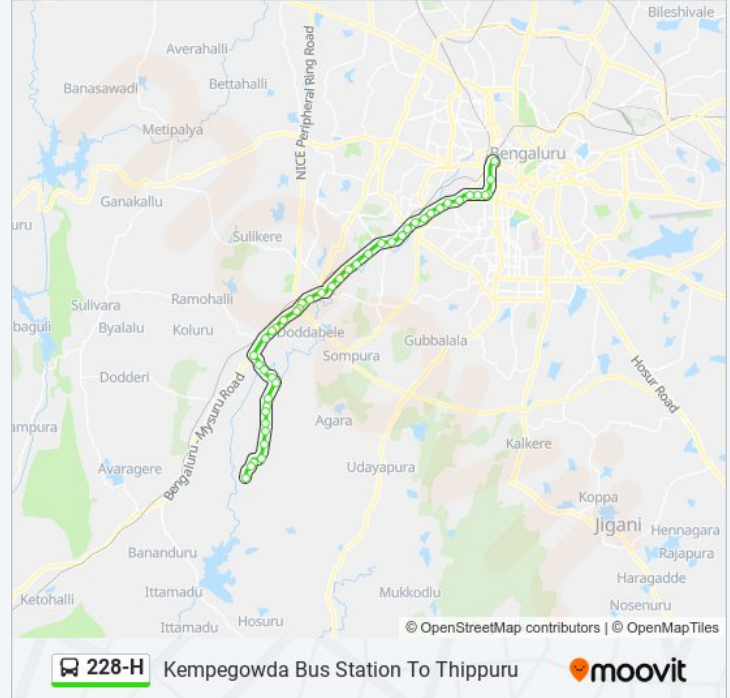

## Kempegowda Bus Station To Thippuru

Get The App

The 228-H bus line Kempegowda Bus Station To Thippuru has one route. For regular weekdays, their operation hours are: (1) Thippuru: 06:15 - 20:05  
Use the Moovit App to find the closest 228-H bus station near you and find out when is the next 228-H bus arriving.

### 228-H bus Time Schedule

Thippuru Route Timetable:

Sunday	06:15 - 20:05
Monday	06:15 - 20:05
Tuesday	06:15 - 20:05
Wednesday	06:15 - 20:05
Thursday	06:15 - 20:05
Friday	06:15 - 20:05
Saturday	06:15 - 20:05

### 228-H bus Info

**Direction:** Thippuru

**Stops:** 45

**Trip Duration:** 63 min

**Line Summary:**

I.M.A.C.India

Depot 12 Gate

Kengeri Road Junction

Seegehalli Cross

Thippuru Gatbaipalya

Lingapura

Thippuru

228-H bus time schedules and route maps are available in an offline PDF at [moovitapp.com](https://moovitapp.com). Use the [Moovit App](#) to see live bus times, train schedule or subway schedule, and step-by-step directions for all public transit in Bengaluru.