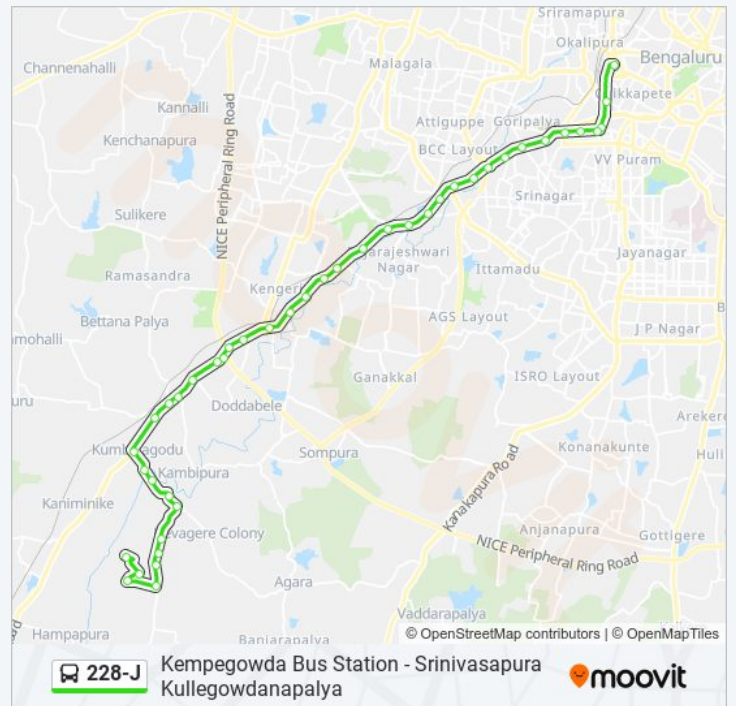

228-J

Kempegowda Bus Station - Srinivasapura Kullegowdanapalya

Get The App

The 228-J bus line (Kempegowda Bus Station - Srinivasapura Kullegowdanapalya) has 2 routes. For regular weekdays, their operation hours are:

Kenchanapalya

Kullegowdanapalya

Srinivasapura Kullegowdanapalya

Trip Duration: 61 min
Line Summary:

228-J bus time schedules and route maps are available in an offline PDF at moovitapp.com. Use the [Moovit App](#) to see live bus times, train schedule or subway schedule, and step-by-step directions for all public transit in Bengaluru.