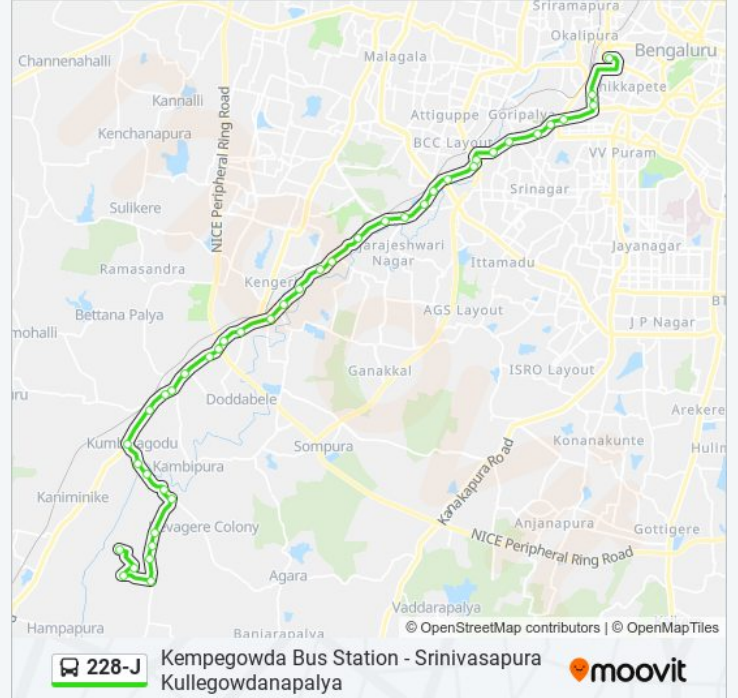

Kempegowda Bus Station Route Timetable:

Sunday	11:50
Monday	11:50
Tuesday	11:50
Wednesday	11:50
Thursday	11:50
Friday	11:50
Saturday	11:50

228-J bus Info

Direction: Kempegowda Bus Station

Stops: 41

Trip Duration: 60 min

Line Summary:

Kengeri Bus Station

Mylasandra Cross

Dubasipalya Cross

R. V.College

Jayaram Das Factory

Bengaluru University Gate

Rajarajeshwari Nagara Gate

B.W.S.S.B.Quarters Nayandahalli

Nayandahalli

Mysore Road Metro Station

B.H.E.L.

Deepanjalinagara

Bapujinagara

New Guddadahalli

Mysore Road Toll Gate

Mysore Circle

Sirsi Circle

Binny Mill

Boys Hostel

Kempegowda Bus Station

Direction: Srinivasapura Kullegowdanapalya

42 stops

[VIEW LINE SCHEDULE](#)