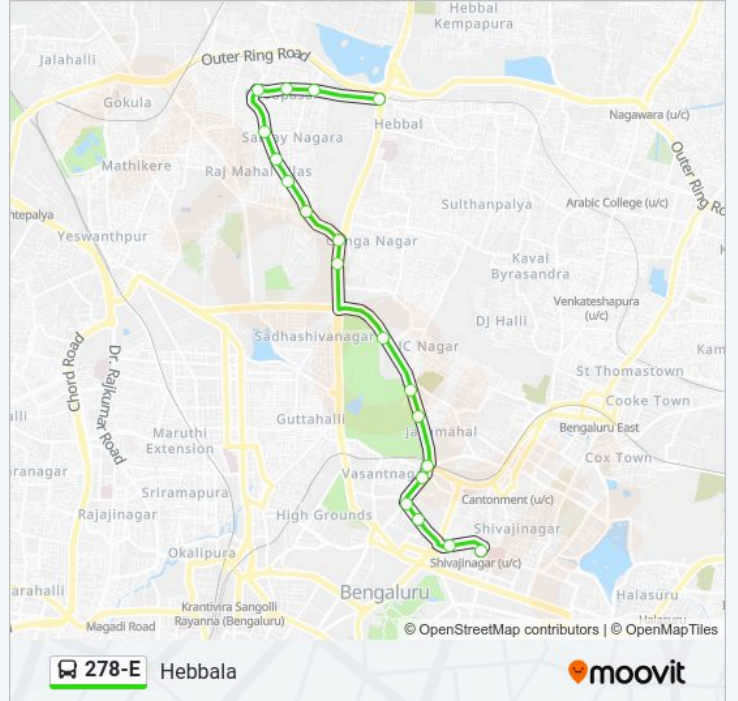

 **278-E**

Hebbala

Get The App

The 278-E bus line (Hebbala) has 2 routes. For regular weekdays, their operation hours are:

(1) Hebbala: 09:30 - 18:40(2) Shivajinagara Bus Station: 09:30 - 18:00

Use the Moovit App to find the closest 278-E bus station near you and find out when is the next 278-E bus arriving.

Direction: Hebbala

19 stops

[VIEW LINE SCHEDULE](#)

Shivajinagara Bus Station
Indian Express
Cunningham Road
The Embassy Cunningham Road
Vasanthnagara (Ambedkar Bhavana)
Cantonment Railway Station
Jayamahall
J.C.Nagara
T.V Tower
Mekhri Circle Bus Stop
Gangenahalli
Ashwathnagara
Geddalahalli
Sanjayanagara
Nisarga Diagnostics
Nagashettyhalli
Bhoopasandra Ayyappa Bakery
Bhoopasandra
Hebbala

278-E bus Time Schedule

Hebbala Route Timetable:

Sunday	09:30 - 18:40
Monday	09:30 - 18:40
Tuesday	09:30 - 18:40
Wednesday	09:30 - 18:40
Thursday	09:30 - 18:40
Friday	09:30 - 18:40
Saturday	09:30 - 18:40

278-E bus Info

Direction: Hebbala

Stops: 19

Trip Duration: 25 min

Line Summary:

Direction: Shivajinagara Bus Station

19 stops

[VIEW LINE SCHEDULE](#)