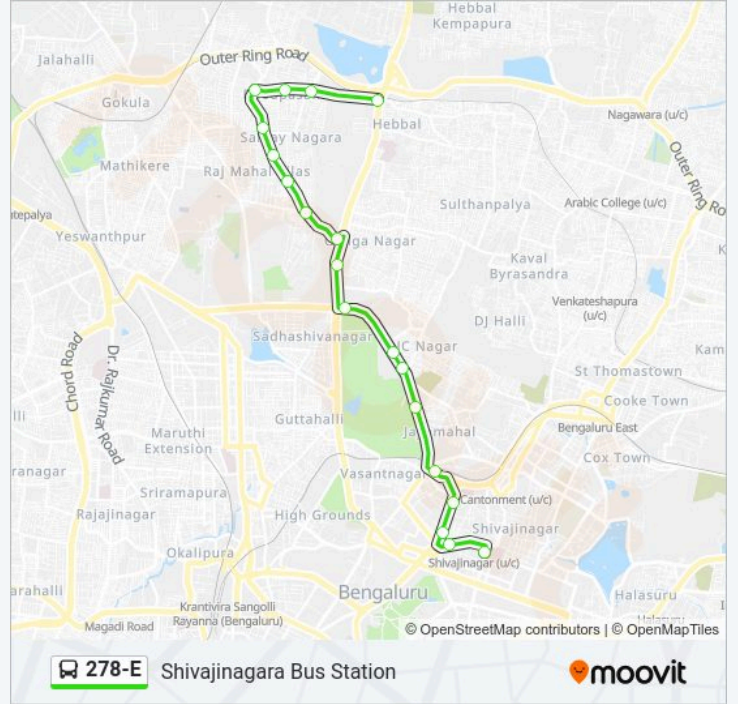

 **278-E**

Hebbala

Get The App

The 278-E bus line (Hebbala) has 2 routes. For regular weekdays, their operation hours are:

(1) Hebbala: 09:30 - 18:40(2) Shivajinagara Bus Station: 09:30 - 18:00

Use the Moovit App to find the closest 278-E bus station near you and find out when is the next 278-E bus arriving.

278-E bus Time Schedule

Hebbala Route Timetable:

Sunday	09:30 - 18:40
Monday	09:30 - 18:40
Tuesday	09:30 - 18:40
Wednesday	09:30 - 18:40
Thursday	09:30 - 18:40
Friday	09:30 - 18:40
Saturday	09:30 - 18:40

278-E bus Info

Direction: Hebbala

Stops: 19

Trip Duration: 25 min

Line Summary:

Direction: Shivajinagara Bus Station

19 stops

[VIEW LINE SCHEDULE](#)

278-E bus Info

Direction: Shivajinagara Bus Station

Stops: 19

Trip Duration: 25 min

Line Summary:

Shivajinagara Bus Station

278-E bus time schedules and route maps are available in an offline PDF at moovitapp.com. Use the Moovit App to see live bus times, train schedule or subway schedule, and step-by-step directions for all public transit in Bengaluru.