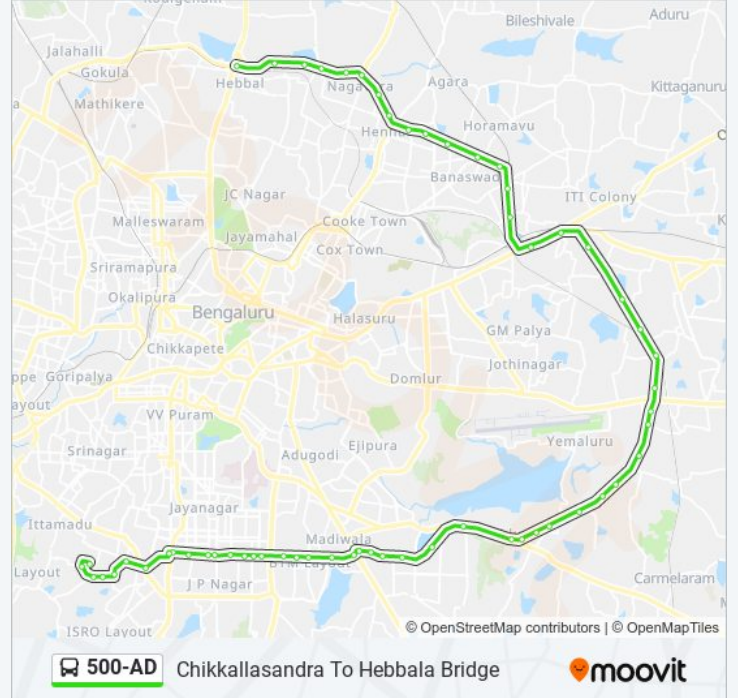

Central Silk Board

S.I.Apartment (H.S.R.Layout)

14th Main H.S.R.Layout

Depot 25 Gate (Ring Road)

Agara Junction (Ring Road)

Ibbaluru

Sarjapura Ring Road Junction

Bellanduru Petrol Bunk

Bellanduru City Light Apartment

Eco Space

Devarabisanahalli Ring Road

New Horizon College

Kadubisanahalli

Multiplex Marathahalli

Marathahalli

Kalamandira Marathahalli Bridge

Karthik Nagara

Rainbow Hospital / Doddanekkundi Bridge

E.M.C.2

B Narayanapura Ring Road

K.R.Puram Metro Station

Tin Factory

Kasthurinagara

Ramamurthy Nagara (B Channasandra Bridge)

Vijaya Bank Colony Ring Road

Horamavu

Babusabpalya

80 Feet Road Kalyananagara

Kalyananagara

Hennur Junction

H.B.R Layout (Ring Road)

Nagavara Junction

Manyatha Tech Park