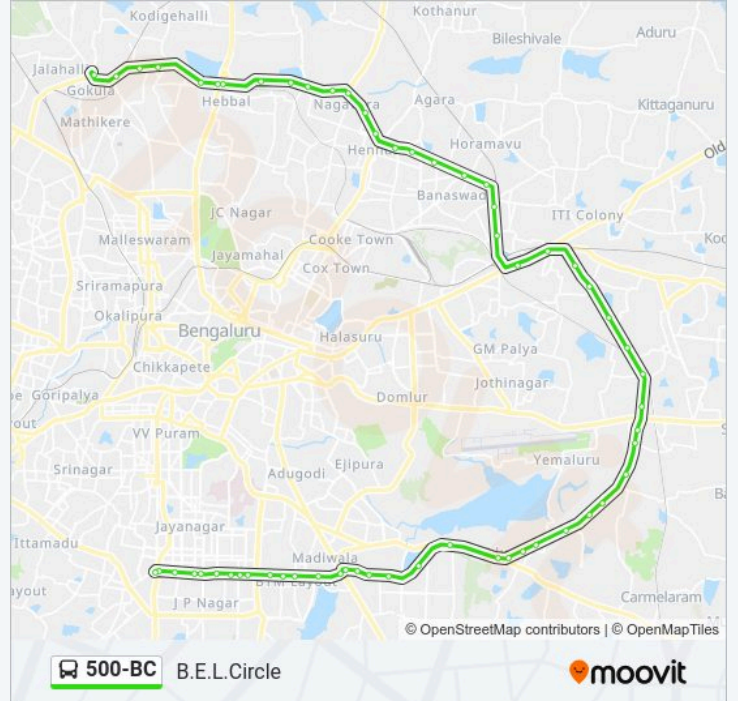

Sarjapura Ring Road Junction

Bellanduru Petrol Bunk

Bellanduru City Light Apartment

Eco Space

Devarabisanahalli Ring Road

New Horizon College

Kadubisanahalli

Multiplex Marathahalli

Marathahalli

Kalamandira Marathahalli Bridge

Karthik Nagara

Rainbow Hospital / Doddanekkundi Bridge

E.M.C.2

Mahadevapura Ring Road

B Narayanapura Ring Road

K.R.Puram Metro Station

Tin Factory

Kasthurinagara

Ramamurthy Nagara (B Channasandra Bridge)

Vijaya Bank Colony Ring Road

Horamavu

Babusabpalya

80 Feet Road Kalyananagara

Kalyananagara

Hennur Junction

H.B.R Layout (Ring Road)

Nagavara Junction

Manyatha Tech Park

Veerannapalya

Lumbini Garden

Kempapura

Hebbala Bridge