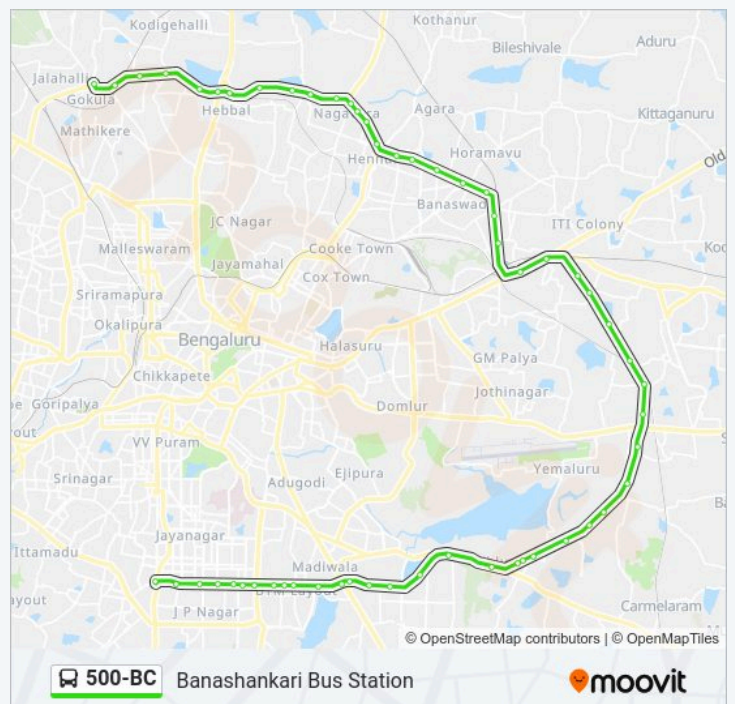

**500-BC bus Info**

**Direction:** Banashankari Bus Station

**Stops:** 56

**Trip Duration:** 88 min

**Line Summary:**

K.R.Puram Metro Station

B Narayanapura Ring Road

Mahadevapura Ring Road