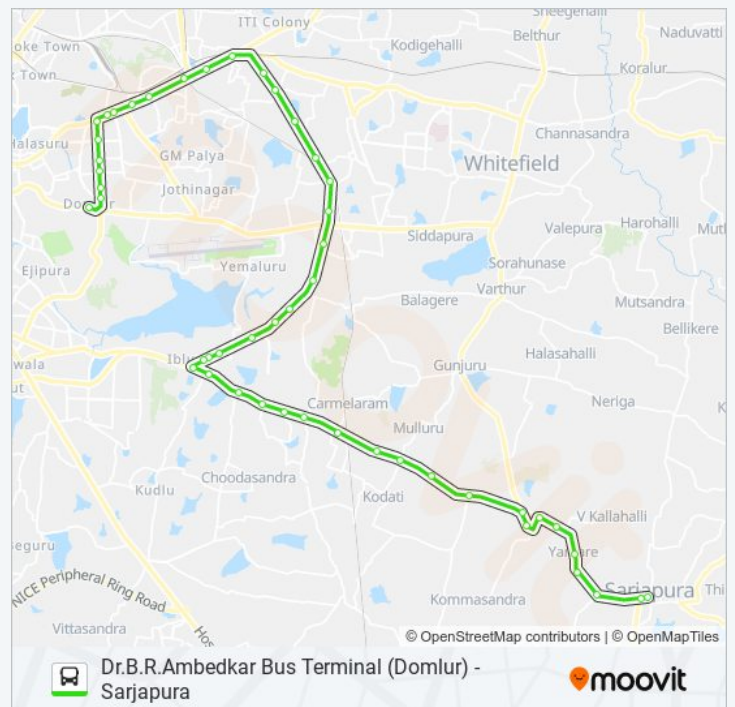

Bellanduru City Light Apartment

Bellanduru Petrol Bunk

Sarjapura Ring Road Junction

Junction Of Sarjapura Road Ibbaluru

Bellandur Gate

Kaikodrahalli

Sarjapura Route Timetable:

Sunday	05:30 - 06:10
Monday	05:30 - 06:10
Tuesday	05:30 - 06:10
Wednesday	05:30 - 06:10
Thursday	05:30 - 06:10
Friday	05:30 - 06:10
Saturday	05:30 - 06:10

500-CH DBS-SJP bus Info

Direction: Sarjapura

Stops: 48

Trip Duration: 70 min

Line Summary:

Junnasandra Cross Sarjapura Road

Radhareddy Layout

Doddakannalli