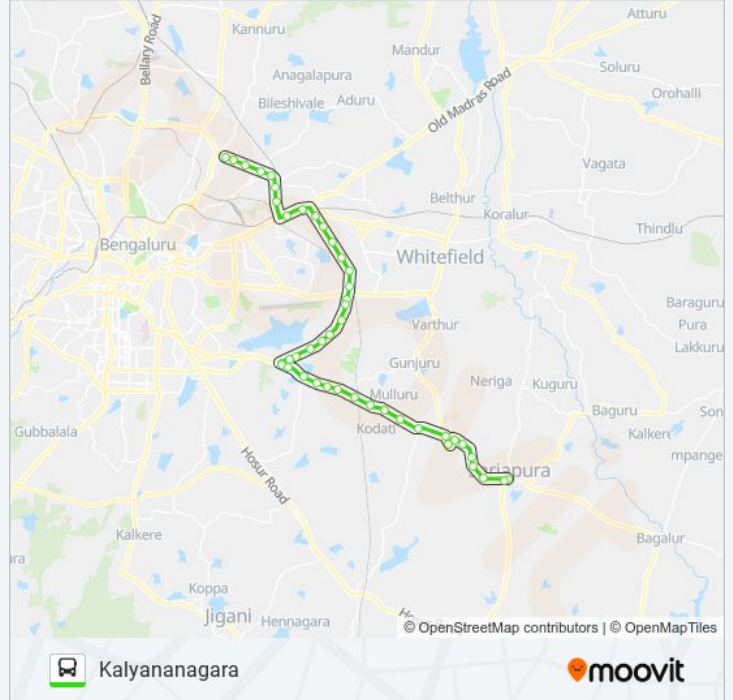

B Narayanapura Ring Road

K.R.Puram Metro Station

Tin Factory

Kasthurinagara

Ramamurthy Nagara (B Channasandra Bridge)

Vijaya Bank Colony Ring Road

Horamavu

Babusabpalya

80 Feet Road Kalyananagara

Kalyananagara

Direction: Sarjapura

43 stops

[VIEW LINE SCHEDULE](#)

Kalyananagara

80 Feet Road Kalyananagara

Babusabpalya