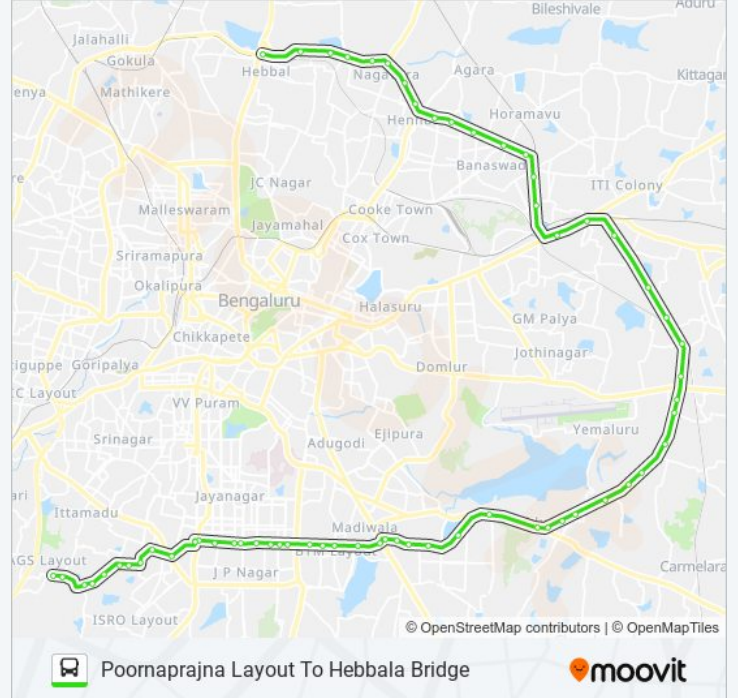

B.T.M.Layout Water Tank

16th Main B.T.M.Layout

Kuvempunagara (B.T.M.Layout)

Central Silk Board

Central Silk Board

Central Silk Board

S.I.Apartment (H.S.R.Layout)

14th Main H.S.R.Layout

Depot 25 Gate (Ring Road)

Agara Junction (Ring Road)

Ibbaluru

Sarjapura Ring Road Junction

Bellanduru Petrol Bunk

Bellanduru City Light Apartment

Eco Space

Devarabisanahalli Ring Road

New Horizon College

Kadubisanahalli

Multiplex Marathahalli

Marathahalli

Kalamandira Marathahalli Bridge

Karthik Nagara

Rainbow Hospital / Doddanekkundi Bridge

E.M.C.2

B Narayanapura Ring Road

K.R.Puram Metro Station

Tin Factory

Kasthurinagara

Ramamurthy Nagara (B Channasandra Bridge)

Vijaya Bank Colony Ring Road

Horamavu

Babusabpalya

80 Feet Road Kalyananagara