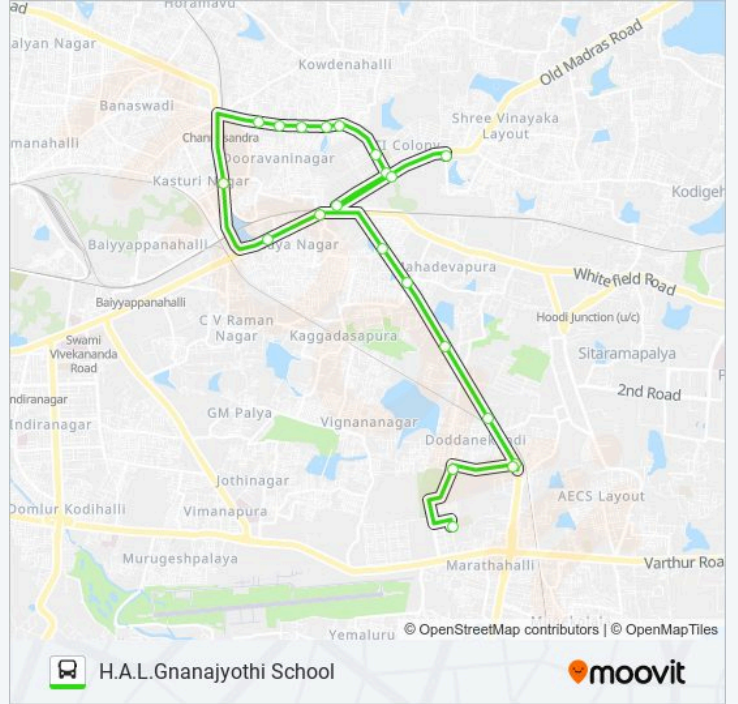

Use the Moovit App to find the closest 500-C KRPGH-HGS bus station near you and find out when is the next 500-C KRPGH-HGS bus arriving.

Direction: H.A.L.Gnanajyothi School

21 stops

[VIEW LINE SCHEDULE](#)

Rainbow Hospital / Doddanekkundi Bridge

Karthik Nagara

Kartiknagara Doddanekkundi Road

Doddanekkundi Cross

H.A.L.Gnanajyothi School

500-C KRPGH-HGS bus Time Schedule

H.A.L.Gnanajyothi School Route Timetable:

Sunday	06:00
Monday	06:00
Tuesday	06:00
Wednesday	06:00
Thursday	06:00
Friday	06:00
Saturday	06:00

500-C KRPGH-HGS bus Info**Direction:** H.A.L.Gnanajyothi School**Stops:** 21**Trip Duration:** 28 min**Line Summary:**