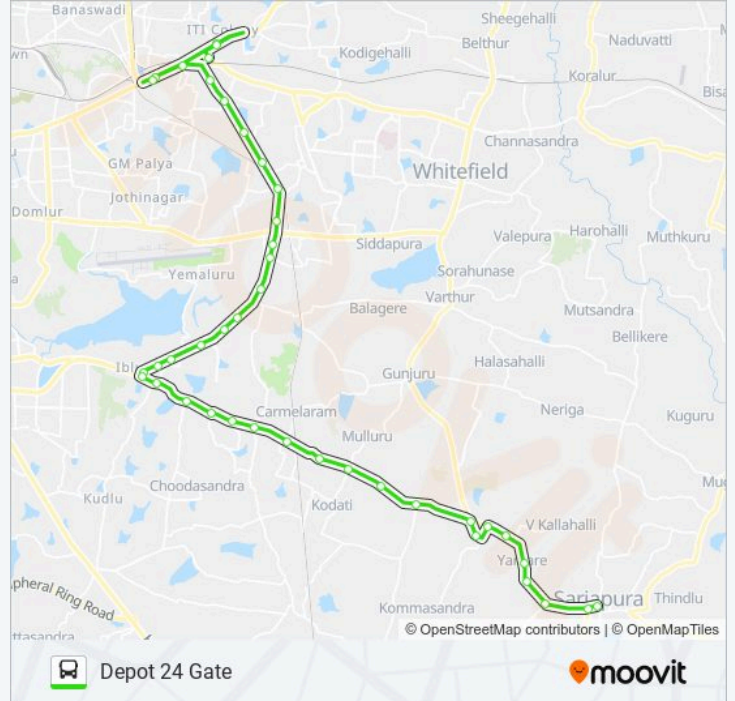

B Narayanapura Ring Road

K.R.Puram Metro Station

Tin Factory

Tin Factory

I.T.I.Colony Gate

I.T.I.Colony Gate

Depot 24 Gate

Direction: Sarjapura