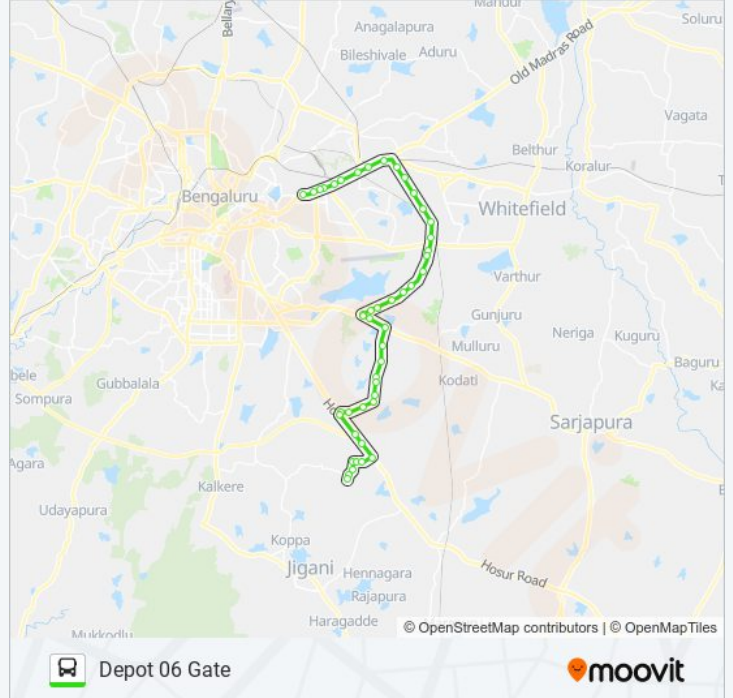

Junction Of Sarjapura Road Ibbalur

Sarjapura Ring Road Junction

Bellanduru Petrol Bunk

Bellanduru City Light Apartment

Eco Space

Devarabisanahalli Ring Road

New Horizon College

Kadubisanahalli

Multiplex Marathahalli

Marathahalli

Kalamandira Marathahalli Bridge

Karthik Nagara

Rainbow Hospital / Doddanekkundi Bridge

E.M.C.2

Mahadevapura Ring Road

B Narayanapura Ring Road

K.R.Puram Metro Station

Tin Factory

Benniganahalli

Baiyappanahalli Metro Station

N.G.E.F.

Swamy Vivekananda Metro Station

Swamy Vivekananda Metro Station / Isolation Hospital

Binnamangala (Indiranagara R.T.O.Office)

Depot 06 Gate

Direction: Electronic City Wipro Main Gate

43 stops

[VIEW LINE SCHEDULE](#)

Depot 06 Gate

Binnamangala (Indiranagara R.T.O.Office)

Swamy Vivekananda Metro Station / Isolation Hospital

MF-500EB D6G-ELCW bus Time Schedule

Electronic City Wipro Main Gate Route Timetable:

Sunday	08:16 - 15:11
Monday	08:16 - 15:11
Tuesday	08:16 - 15:11
Wednesday	08:16 - 15:11
Thursday	08:16 - 15:11