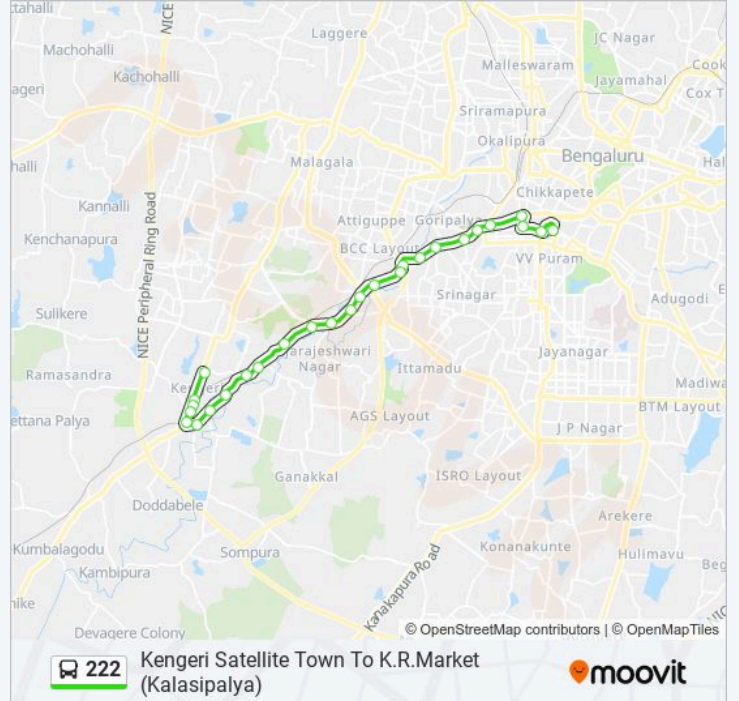

 222

Kengeri Satellite Town To K.R.Market (Kalasipalya)

Get The App

The 222 bus line Kengeri Satellite Town To K.R.Market (Kalasipalya) has one route. For regular weekdays, their operation hours are:

(1) K.R.Market (Kalasipalya): 10:34 - 15:38

222 bus Info

Direction: K.R.Market (Kalasipalya)

Stops: 27

Trip Duration: 37 min

Line Summary:

Mysore Circle

Sirsi Circle

Vinayaka Talkies

Rayan Circle

Tippu Sulthan Palace

K.R.Market (Kalasipalya)

222 bus time schedules and route maps are available in an offline PDF at moovitapp.com. Use the Moovit App to see live bus times, train schedule or subway schedule, and step-by-step directions for all public transit in Bengaluru.