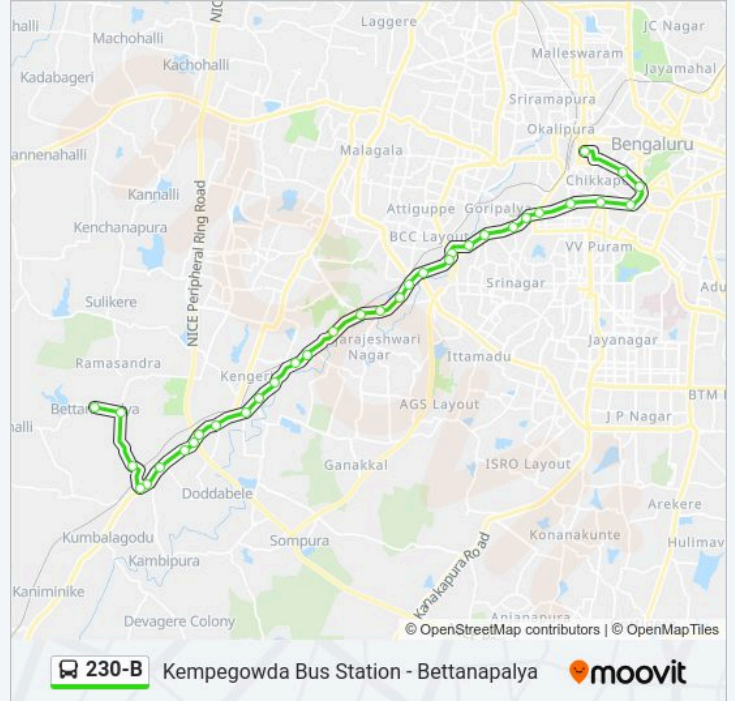

Bengaluru University Gate

Rajarajeshwari Nagara Gate

B.W.S.S.B.Quarters Nayandahalli

Nayandahalli

Mysore Road Metro Station

B.H.E.L.

Deepanjalinagara

Bapujinagara

New Guddadahalli

Mysore Road Toll Gate

Mysore Circle

Sirsi Circle

Vinayaka Talkies

K.R.Market

Town Hall

St.Marthas Hospital Corporation

Mysore Bank

Kempegowda Bus Station

230-B bus time schedules and route maps are available in an offline PDF at moovitapp.com. Use the Moovit App to see live bus times, train schedule or subway schedule, and step-by-step directions for all public transit in Bengaluru.

© 2024 Moovit - All Rights Reserved