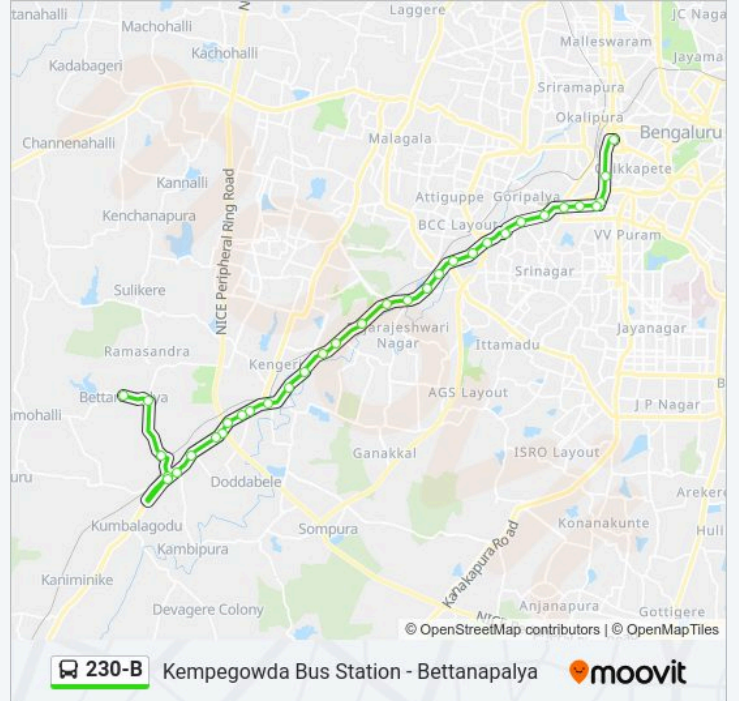

🚌 230-B

Kempegowda Bus Station - Bettanapalya

Get The App

The 230-B bus line (Kempegowda Bus Station - Bettanapalya) has 2 routes. For regular weekdays, their operation hours are:

(1) Bettanapalya: 10:10(2) Kempegowda Bus Station: 08:50

Use the Moovit App to find the closest 230-B bus station near you and find out when is the next 230-B bus arriving.

Direction: Bettanapalya

34 stops

[VIEW LINE SCHEDULE](#)

- Kempegowda Bus Station
- Super Talkies (Cottonpet Hospital)
- Rayan Circle
- Rayan Circle
- Water Tank Chamarajapet
- Sirsi Circle
- Mysore Road Toll Gate
- New Guddadahalli
- Mysore Road Bus Station
- Iyannashetty
- B.H.E.L.
- Mysore Road Metro Station
- Nayandahalli
- B.W.S.S.B.Quarters Nayandahalli
- Rajarajeshwari Nagara Gate
- Bengaluru University Gate
- Jayaram Das Factory
- R.V.College
- Dubasipalya Cross
- Mylasandra Cross
- Kengeri Bus Station

230-B bus Time Schedule

Bettanapalya Route Timetable:

Sunday	10:10
Monday	10:10
Tuesday	10:10
Wednesday	10:10
Thursday	10:10
Friday	10:10
Saturday	10:10

230-B bus Info

Direction: Bettanapalya

Stops: 34

Trip Duration: 49 min

Anchepalya Bidadi Road

Juggath Pharma

Juggath Pharma

Challeghatta

Hosapalya

Bettanapalya

Direction: Kempegowda Bus Station

34 stops