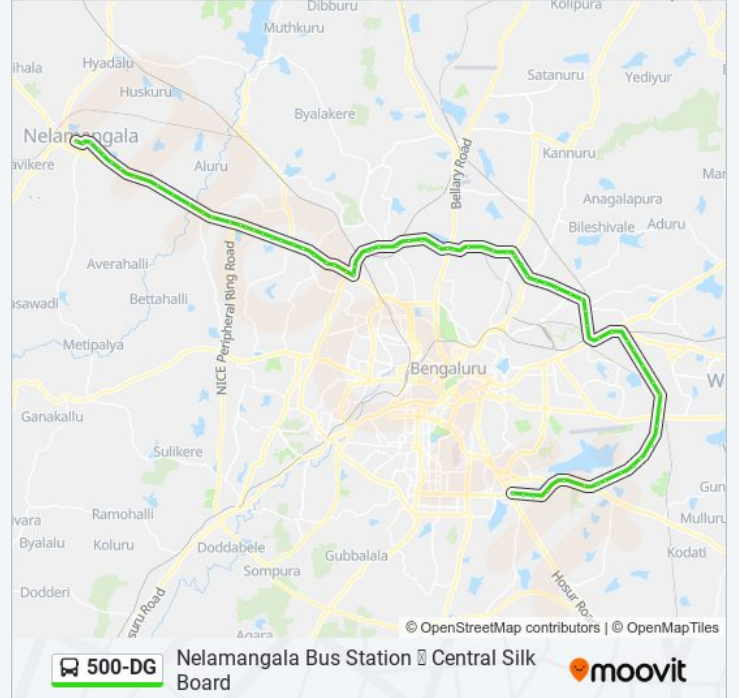

Hennur Junction

Kalyananagara

80 Feet Road Kalyananagara

Babusabpalya

Horamavu

Vijaya Bank Colony Ring Road

Ramamurthy Nagara (B Channasandra Bridge)

Kasthurinagara

Tin Factory

K.R.Puram Metro Station

B Narayanapura Ring Road

Mahadevapura Ring Road

E.M.C.2

Rainbow Hospital / Doddanekkundi Bridge

Karthik Nagara

Kalamandira Marathahalli Bridge