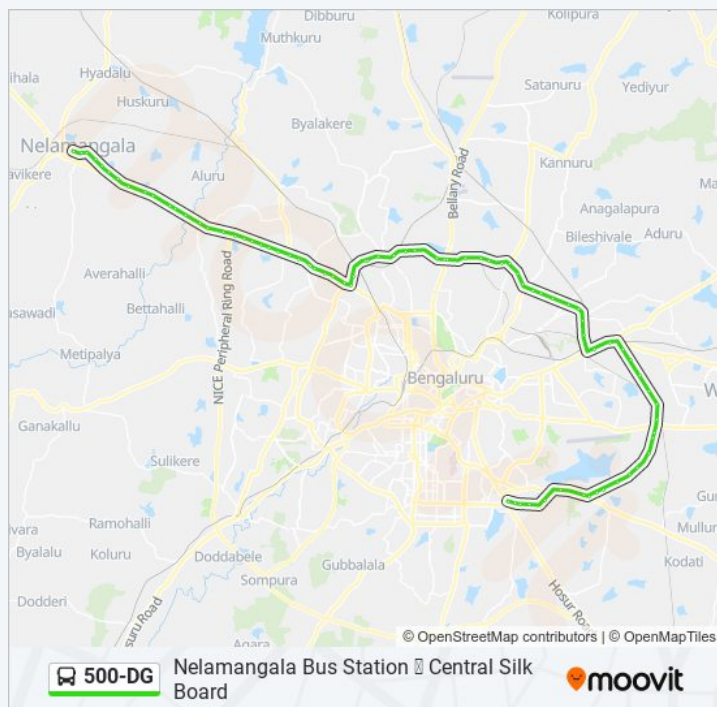

Hebbala Bridge

Hebbala Bridge

Hebbala Lake Ring Road

Bhadrappa Layout

Trip Duration: 150 min

Line Summary:

Devinagara Cross

Kuvempu Circle