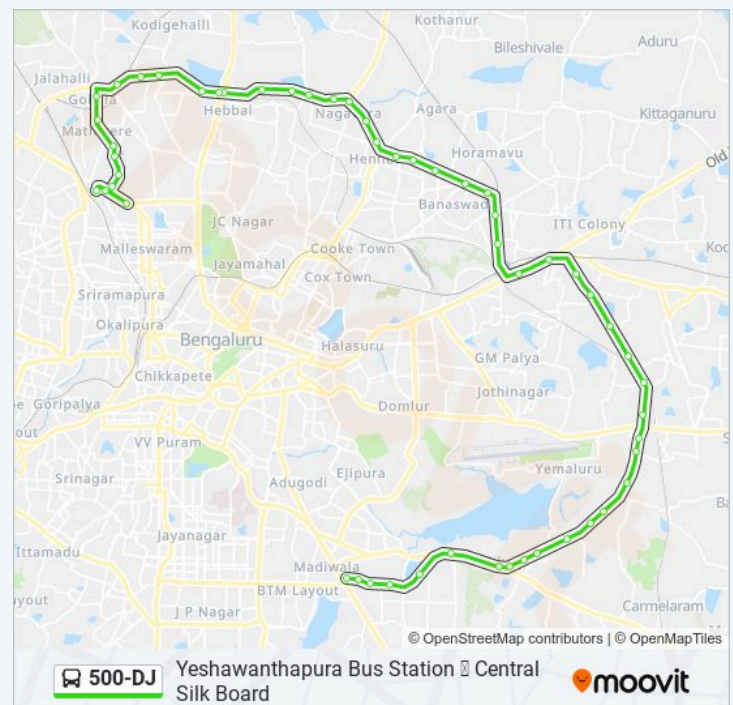

Central Silk Board

Direction: Yeshawanthapura Bus Station

53 stops

[VIEW LINE SCHEDULE](#)

Central Silk Board
Central Silk Board
S.I.Apartment (H.S.R.Layout)
14th Main H.S.R.Layout
Depot 25 Gate (Ring Road)
Agara Junction (Ring Road)
Ibbaluru
Sarjapura Ring Road Junction
Bellanduru Petrol Bunk
Bellanduru City Light Apartment
Eco Space
Devarabisanahalli Ring Road
New Horizon College
Kadubisanahalli
Multiplex Marathahalli
Marathahalli
Kalamandira Marathahalli Bridge
Karthik Nagara
Rainbow Hospital / Doddanekkundi Bridge
E.M.C.2
Mahadevapura Ring Road
B Narayanapura Ring Road
K.R.Puram Metro Station
Tin Factory
Kasthurinagara
Ramamurthy Nagara (B Channasandra Bridge)
Vijaya Bank Colony Ring Road
Horamavu
Babusabpalya
80 Feet Road Kalyananagara

Yeshawanthapura Bus Station Route Timetable:

Sunday	06:35 - 20:20
Monday	06:35 - 20:20
Tuesday	06:35 - 20:20
Wednesday	06:35 - 20:20
Thursday	06:35 - 20:20
Friday	06:35 - 20:20
Saturday	06:35 - 20:20

500-DJ bus Info

Direction: Yeshawanthapura Bus Station

Stops: 53

Trip Duration: 97 min

Line Summary:

Kalyananagara

Hennur Junction

H.B.R Layout (Ring Road)

Nagavara Junction