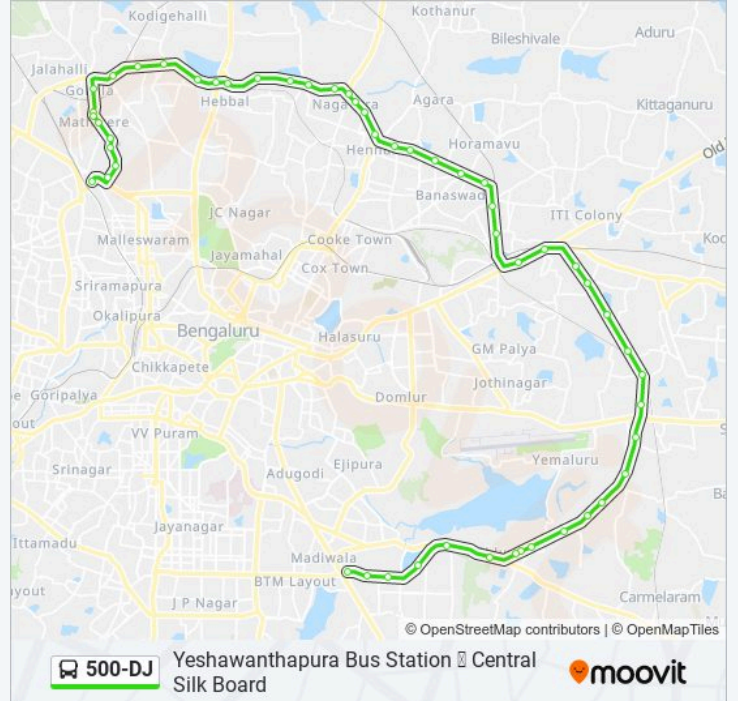

Central Silk Board

Direction: Yeshawanthapura Bus Station

53 stops

[VIEW LINE SCHEDULE](#)

Central Silk Board
Central Silk Board
S.I.Apartment (H.S.R.Layout)
14th Main H.S.R.Layout
Depot 25 Gate (Ring Road)
Agara Junction (Ring Road)
Ibbaluru
Sarjapura Ring Road Junction
Bellanduru Petrol Bunk
Bellanduru City Light Apartment
Eco Space
Devarabisanahalli Ring Road
New Horizon College
Kadubisanahalli
Multiplex Marathahalli
Marathahalli
Kalamandira Marathahalli Bridge
Karthik Nagara
Rainbow Hospital / Doddanekkundi Bridge
E.M.C.2
Mahadevapura Ring Road
B Narayanapura Ring Road
K.R.Puram Metro Station
Tin Factory
Kasthurinagara
Ramamurthy Nagara (B Channasandra Bridge)
Vijaya Bank Colony Ring Road
Horamavu
Babusabpalya
80 Feet Road Kalyananagara