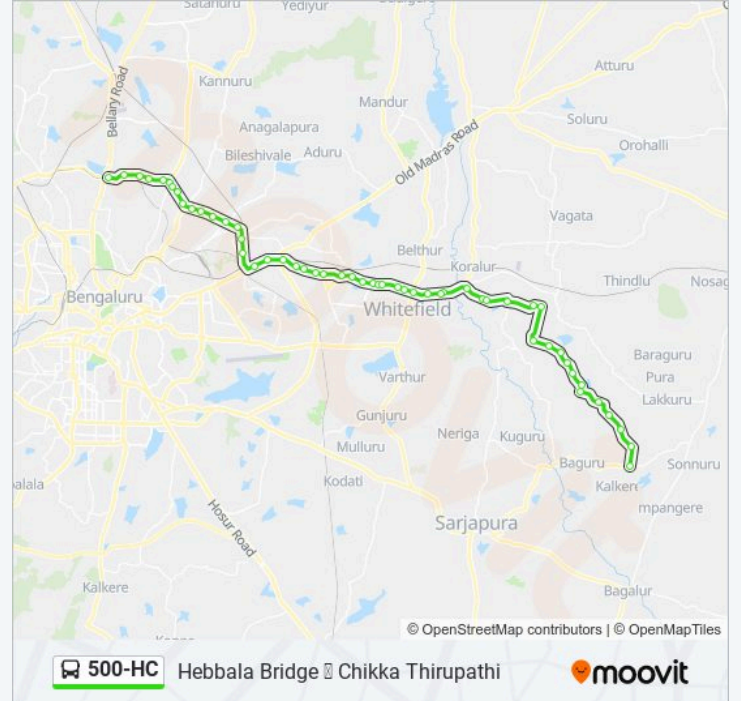

Anche Muskuru

Chikka Thirupathi

Direction: Hebbala Bridge

53 stops

[VIEW LINE SCHEDULE](#)

Chikka Thirupathi
Anche Muskuru
Ganagaluru Cross
Yettu Kodi
Shiva Ittige Factory
Kalkunte Agrahara
Kalkunte Agrahara School
Arehalli Cross
Mata Mallasandra
Medi Mallasandra
Obalapura Gate
Anugondanahalli Cross
Dodda Dunnasandra Cross
Dodda Dunnasandra
Bhodhana Hosahalli
Old Samethanahalli
Samethanahalli
Thirumalashettyhalli Cross
Channasandra
M.V.J.College
Hope Farm
B.P.L.
G.R Tech Park I.T.P.L
I.T.P.L.Whitefield
Pattandur Agrahara Gate
Big Bazar I.T.P.L.
Prestige Shantiniketana / Manipal Hospital
Rajapalya
Hoodi