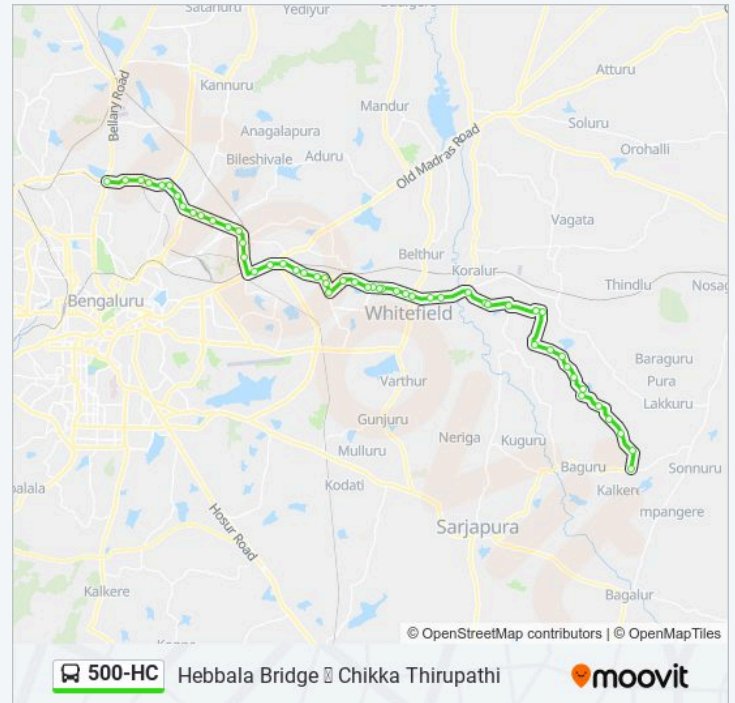

Anche Muskuru

Chikka Thirupathi

Direction: Hebbala Bridge

53 stops

[VIEW LINE SCHEDULE](#)

Chikka Thirupathi
Anche Muskuru
Ganagaluru Cross
Yettu Kodi
Shiva Ittige Factory
Kalkunte Agrahara
Kalkunte Agrahara School
Arehalli Cross
Mata Mallasandra
Medi Mallasandra
Obalapura Gate
Anugondanahalli Cross
Dodda Dunnasandra Cross
Dodda Dunnasandra
Bhodhana Hosahalli
Old Samethanahalli
Samethanahalli
Thirumalashettyhalli Cross
Channasandra
M.V.J.College
Hope Farm
B.P.L.
G.R Tech Park I.T.P.L
I.T.P.L.Whitefield
Pattandur Agrahara Gate
Big Bazar I.T.P.L.
Prestige Shantiniketana / Manipal Hospital
Rajapalya
Hoodi

500-HC bus Time Schedule

Hebbala Bridge Route Timetable:

Sunday	10:30 - 21:00
Monday	10:30 - 21:00
Tuesday	10:30 - 21:00
Wednesday	10:30 - 21:00
Thursday	10:30 - 21:00
Friday	10:30 - 21:00
Saturday	10:30 - 21:00

500-HC bus Info

Direction: Hebbala Bridge

Stops: 53

Trip Duration: 86 min

Line Summary:

Graphite Junction

E.S.I.Hospital Whitefield

Brook Steel E.S.I.