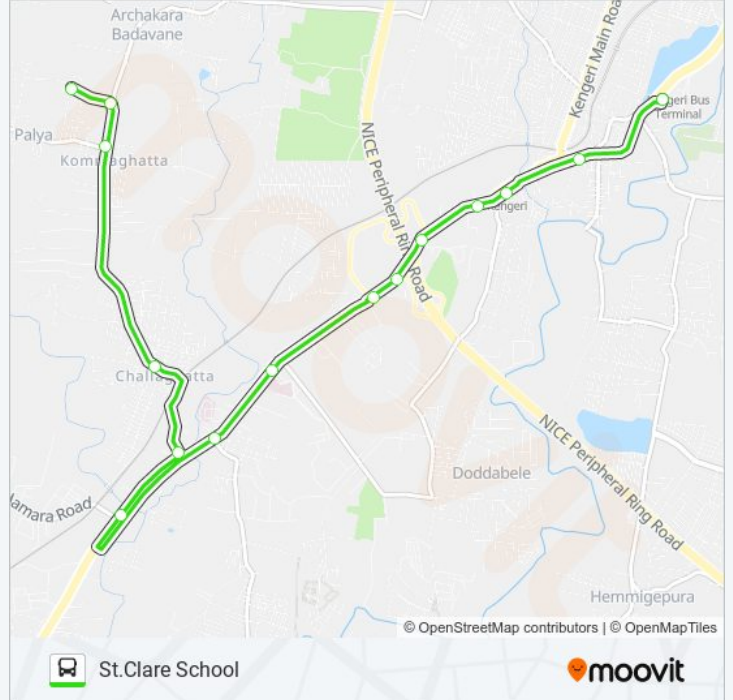

Use the Moovit App to find the closest 222 SCS-KGR bus station near you and find out when is the next 222 SCS-KGR bus arriving.

**Direction: Kengeri Bus Station**

13 stops

[VIEW LINE SCHEDULE](#)

St.Clare School  
Sri Shiradi Sai Temple  
Hosapalya  
Challeghatta  
Juggath Pharma  
Anchepalya Bidadi Road  
R.R.Medical College  
Basavanagara Kengeri  
Kengeri Road Junction  
Depot 12 Gate  
I.M.A.C.India  
Kengeri Police Station  
Kengeri Bus Station

**222 SCS-KGR bus Info****Direction:** Kengeri Bus Station**Stops:** 13**Trip Duration:** 21 min**Line Summary:**

**Direction: St.Clare School**

15 stops

[VIEW LINE SCHEDULE](#)

- Kengeri Bus Station
- Kengeri Police Station
- Kengeri Metro Station
- I.M.A.C.India
- Depot 12 Gate
- Kengeri Road Junction
- Basavanagara Kengeri
- R.R.Medical College
- Anchepalya Bidadi Road
- Ramohalli Cross
- Juggath Pharma
- Challeghatta
- Hosapalya
- Sri Shiradi Sai Temple
- St.Clare School

**222 SCS-KGR bus Info**

**Direction:** St.Clare School

**Stops:** 15

**Trip Duration:** 20 min

**Line Summary:**

222 SCS-KGR bus time schedules and route maps are available in an offline PDF at [moovitapp.com](https://moovitapp.com). Use the [Moovit App](#) to see live bus times, train schedule or subway schedule, and step-by-step directions for all public transit in Bengaluru.