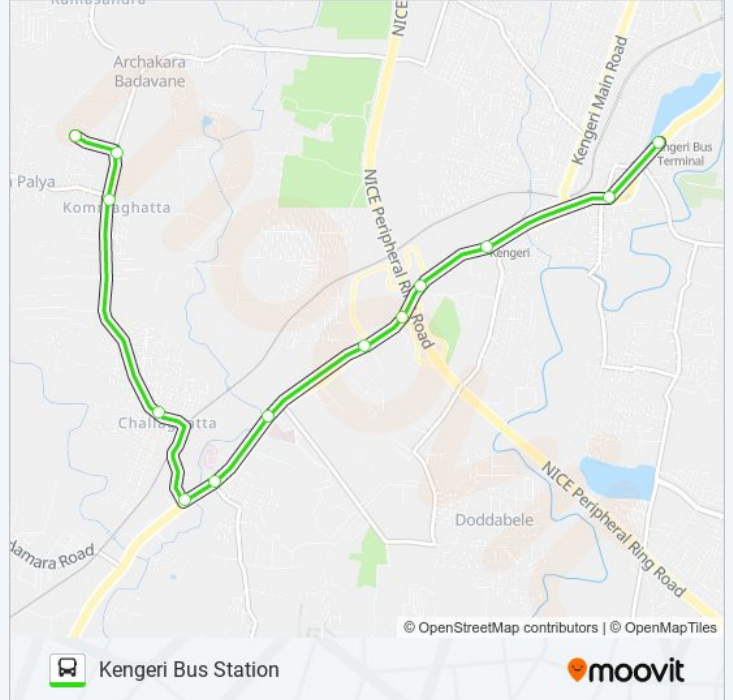

**222 SCS-KGR****Kengeri Bus Station**[Get The App](#)

The 222 SCS-KGR bus line (Kengeri Bus Station) has 2 routes. For regular weekdays, their operation hours are:

(1) Kengeri Bus Station: 08:30 - 08:50(2) St.Clare School: 14:15 - 14:45

Use the Moovit App to find the closest 222 SCS-KGR bus station near you and find out when is the next 222 SCS-KGR bus arriving.

**Direction: Kengeri Bus Station**

13 stops

[VIEW LINE SCHEDULE](#)

St.Clare School  
Sri Shiradi Sai Temple  
Hosapalya  
Challeghatta  
Juggath Pharma  
Anchepalya Bidadi Road  
R.R.Medical College  
Basavanagara Kengeri  
Kengeri Road Junction  
Depot 12 Gate  
I.M.A.C.India  
Kengeri Police Station  
Kengeri Bus Station

**222 SCS-KGR bus Time Schedule**

Kengeri Bus Station Route Timetable:

Sunday	08:30 - 08:50
Monday	08:30 - 08:50
Tuesday	08:30 - 08:50
Wednesday	08:30 - 08:50
Thursday	08:30 - 08:50
Friday	08:30 - 08:50
Saturday	08:30 - 08:50

**222 SCS-KGR bus Info****Direction:** Kengeri Bus Station**Stops:** 13**Trip Duration:** 21 min**Line Summary:**

**Direction: St.Clare School**

15 stops

[VIEW LINE SCHEDULE](#)

- Kengeri Bus Station
- Kengeri Police Station
- Kengeri Metro Station
- I.M.A.C.India
- Depot 12 Gate
- Kengeri Road Junction
- Basavanagara Kengeri
- R.R.Medical College
- Anchepalya Bidadi Road
- Ramohalli Cross
- Juggath Pharma
- Challeghatta
- Hosapalya
- Sri Shiradi Sai Temple
- St.Clare School