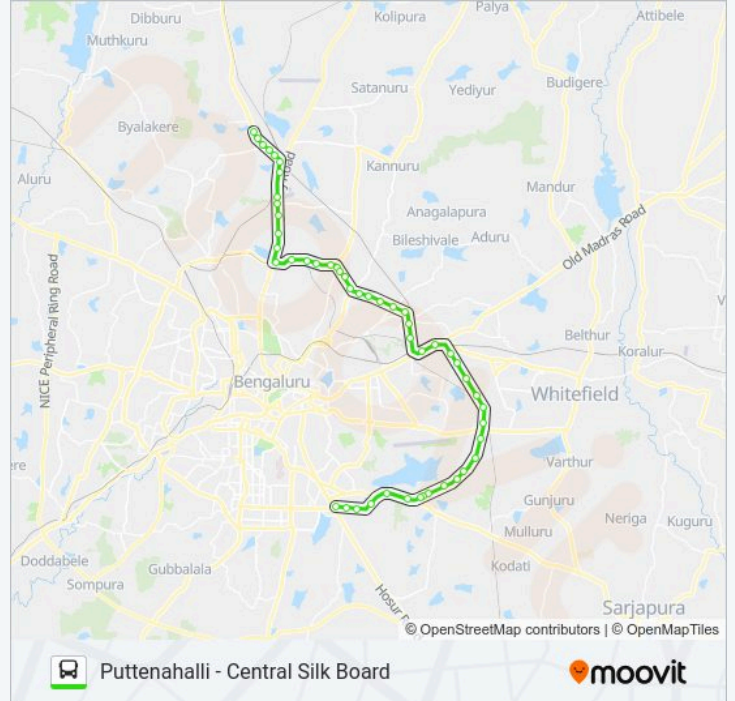

Ibbaluru

Agara Junction (Ring Road)

Depot 25 Gate (Ring Road)

14th Main H.S.R.Layout

S.I.Apartment (H.S.R.Layout)

Central Silk Board

Direction: Puttenahalli

51 stops