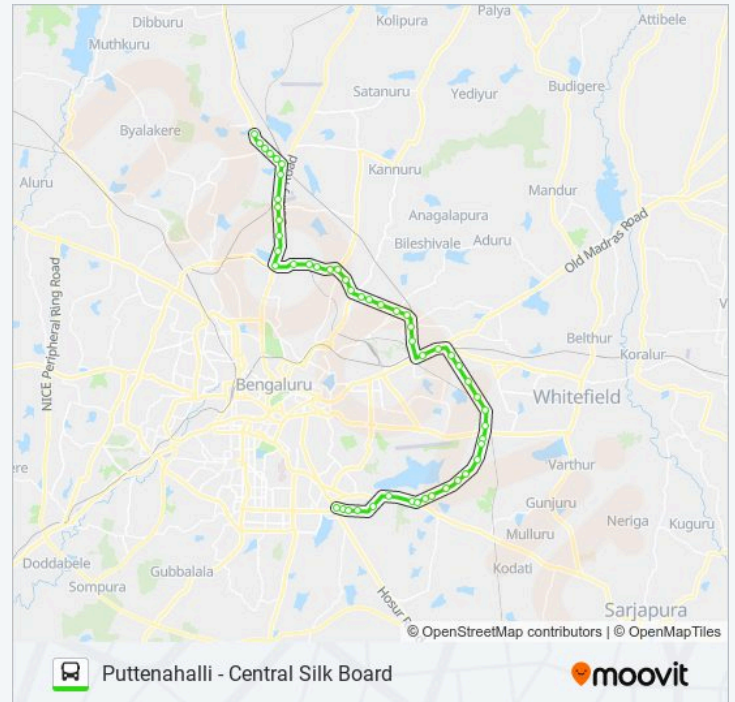

Sunday	19:50
Monday	19:50
Tuesday	19:50
Wednesday	19:50
Thursday	19:50
Friday	19:50
Saturday	19:50

500-D PTH-CSB bus Info

Direction: Puttenahalli

Stops: 51

Trip Duration: 83 min

Line Summary:

Hennur Junction