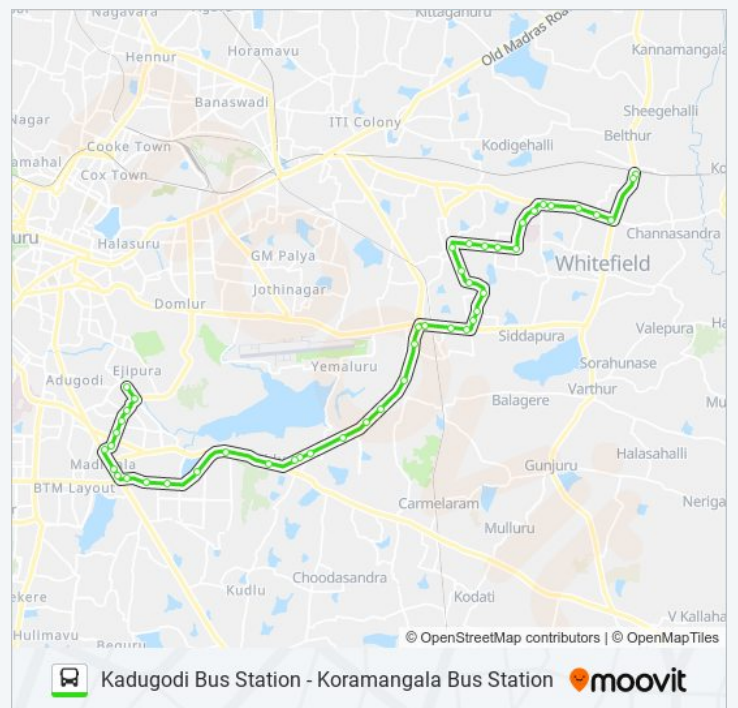

Bellanduru Petrol Bunk

Sarjapura Ring Road Junction

Ibbaluru

Sunday	19:30
Monday	19:30
Tuesday	19:30
Wednesday	19:30
Thursday	19:30
Friday	19:30
Saturday	19:30

500-F KDG-KRM bus Info

Direction: Koramangala Bus Station

Stops: 46

Trip Duration: 62 min

Line Summary:

Agara Junction (Ring Road)

Depot 25 Gate (Ring Road)

14th Main H.S.R.Layout

S.I.Apartment (H.S.R.Layout)

Central Silk Board