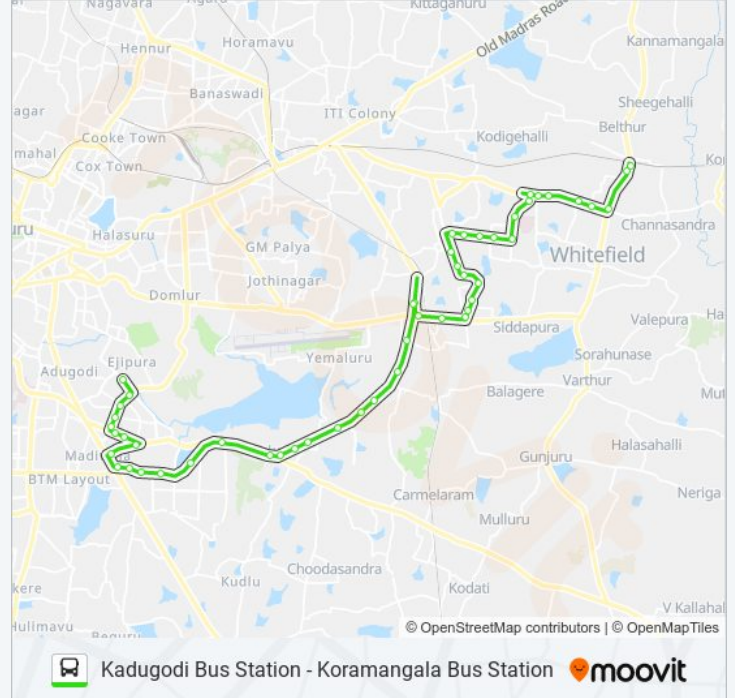

I.T.P.L.Whitefield

G.R Tech Park I.T.P.L

B.P.L.

Hope Farm

Kadugodi Bridge

Kadugodi Bus Station

Direction: Koramangala Bus Station

46 stops

[VIEW LINE SCHEDULE](#)

500-F KDG-KRM bus Time Schedule

Koramangala Bus Station Route Timetable:

Kadugodi Bus Station

Kadugodi Bridge

Hope Farm

B.P.L.

G.R Tech Park I.T.P.L