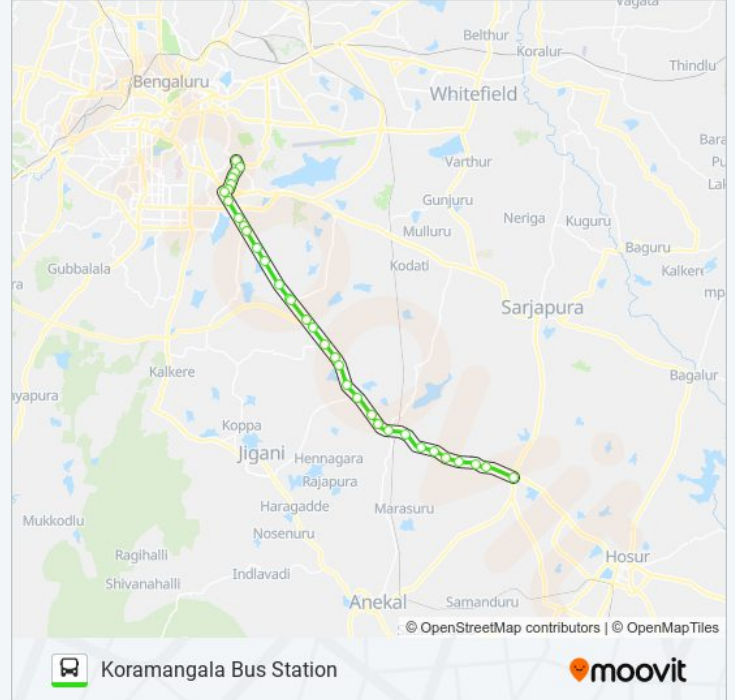

600-F ATB-KRM

Koramangala Bus Station

Get The App

The 600-F ATB-KRM bus line Koramangala Bus Station has one route. For regular weekdays, their operation hours are: (1) Koramangala Bus Station: 19:00
Use the Moovit App to find the closest 600-F ATB-KRM bus station near you and find out when is the next 600-F ATB-KRM bus arriving.

Direction: Koramangala Bus Station

34 stops

[VIEW LINE SCHEDULE](#)

Attibele Bus Stand
Suryanagara (3rd Phase K.H.B.)
Yadavanahalli
Guestline Hotel
Guddahatti Cross
Neraluru Cross
Tirumagondanahalli
Hale Chandapura
Chandapura
Hennagara Gate
B. T.L.College
Bommasandra
Hebbagodi
Huskur Gate
Veerasandra
Electronic City
Konappana Agarhara
Electronic City P.E.S.I.T College
Hosa Road Junction
Hosa Road
Singasandra

600-F ATB-KRM bus Time Schedule

Koramangala Bus Station Route Timetable:

Sunday	19:00
Monday	19:00
Tuesday	19:00
Wednesday	19:00
Thursday	19:00
Friday	19:00
Saturday	19:00

600-F ATB-KRM bus Info**Direction:** Koramangala Bus Station**Stops:** 34**Trip Duration:** 66 min**Line Summary:**

Koramangala Water Tank

B.D.A.Complex Koramangala

Canara Bank Koramangala

Sony World 80ft Road Koramangala

Koramangala Bus Station

600-F ATB-KRM bus time schedules and route maps are available in an offline PDF at moovitapp.com. Use the Moovit App to see live bus times, train schedule or subway schedule, and step-by-step directions for all public transit in Bengaluru.