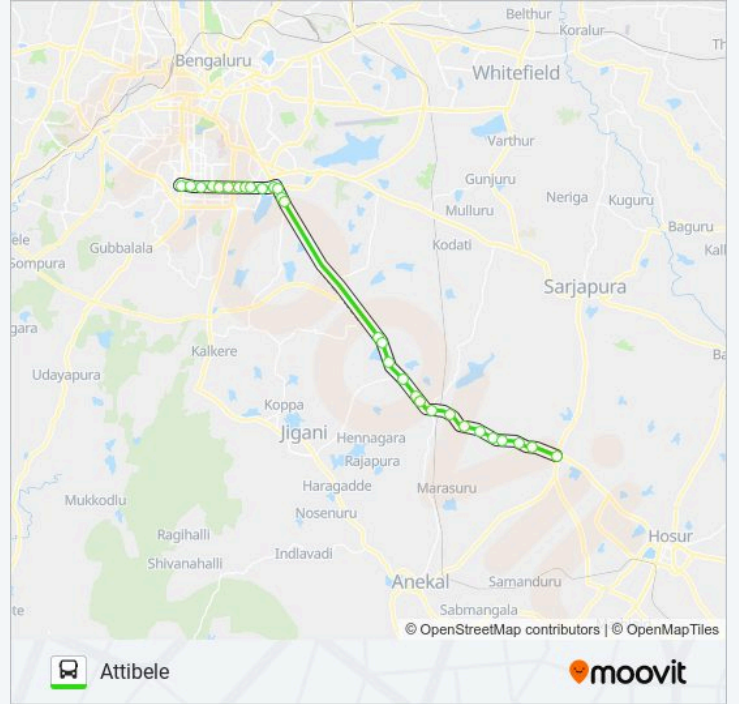

Hale Chandapura

Tirumagondanahalli

Neraluru Cross

Guddahatti Cross

Guestline Hotel

Yadavanahalli

Suryanagara (3rd Phase K.H.B.)

Attibele Bus Stand

600-F FLYOVER bus time schedules and route maps are available in an offline PDF at moovitapp.com. Use the Moovit App to see live bus times, train schedule or subway schedule, and step-by-step directions for all public transit in Bengaluru.

© 2024 Moovit - All Rights Reserved