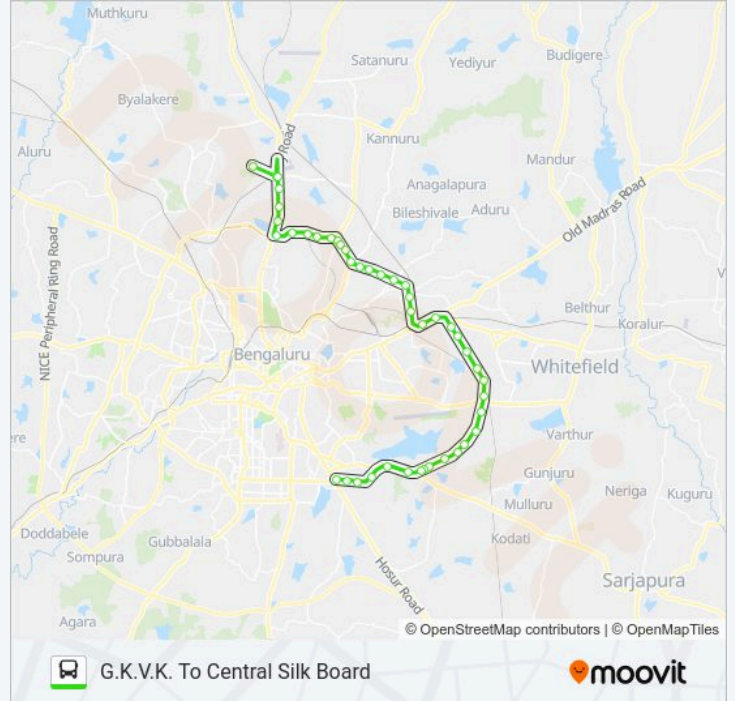

500-D GVKK-CSB bus Info

Direction: Central Silk Board

Stops: 44

Trip Duration: 83 min

Line Summary:

Ramamurthy Nagara (B Channasandra Bridge)

Kasthurinagara

Tin Factory

K.R.Puram Metro Station

B Narayanapura Ring Road

Mahadevapura Ring Road

E.M.C.2

Rainbow Hospital / Doddanekkundi Bridge

Karthik Nagara

Kalamandira Marathahalli Bridge

Multiplex Marathahalli

Kadubisanahalli

New Horizon College

Devarabisanahalli Ring Road

Eco Space

Bellanduru City Light Apartment

Bellanduru Petrol Bunk

Sarjapura Ring Road Junction

Ibbaluru

Agara Junction (Ring Road)

Depot 25 Gate (Ring Road)

14th Main H.S.R.Layout

S.I.Apartment (H.S.R.Layout)

Central Silk Board

500-D GKVK-CSB bus time schedules and route maps are available in an offline PDF at moovitapp.com. Use the Moovit App to see live bus times, train schedule or subway schedule, and step-by-step directions for all public transit in Bengaluru.