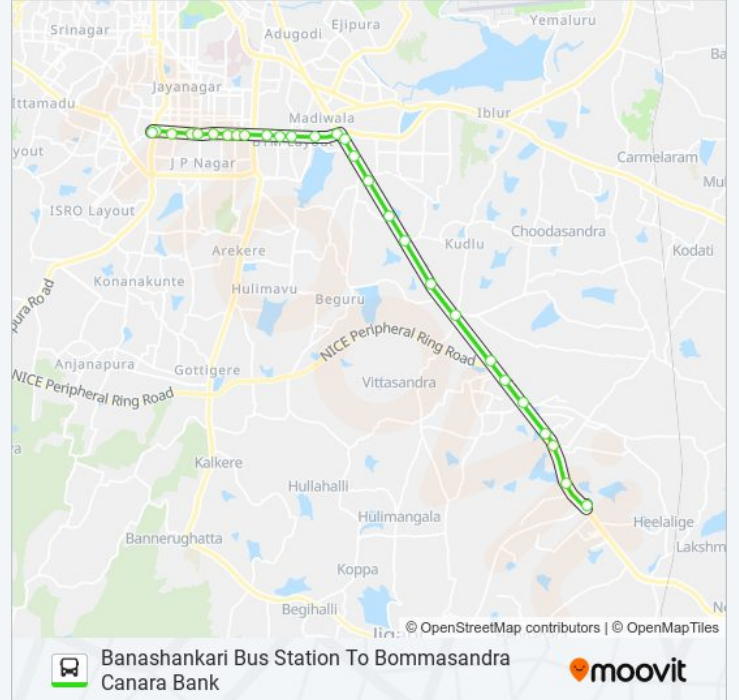

600-F BSK-BOMC**Banashankari Bus Station To
Bommasandra Canara Bank**

Get The App

The 600-F BSK-BOMC bus line Banashankari Bus Station To Bommasandra Canara Bank has one route. For regular weekdays, their operation hours are:

(1) Bommasandra Canara Bank: 06:00

Use the Moovit App to find the closest 600-F BSK-BOMC bus station near you and find out when is the next 600-F BSK-BOMC bus arriving.

Direction: Bommasandra Canara Bank

600-F BSK-BOMC bus Time Schedule

Bommasandra Canara Bank Route Timetable:

Sunday	06:00
Monday	06:00
Tuesday	06:00
Wednesday	06:00
Thursday	06:00
Friday	06:00
Saturday	06:00

600-F BSK-BOMC bus Info**Direction:** Bommasandra Canara Bank**Stops:** 28**Trip Duration:** 37 min**Line Summary:**

600-F BSK-BOMC bus time schedules and route maps are available in an offline PDF at moovitapp.com. Use the Moovit App to see live bus times, train schedule or subway schedule, and step-by-step directions for all public transit in Bengaluru.