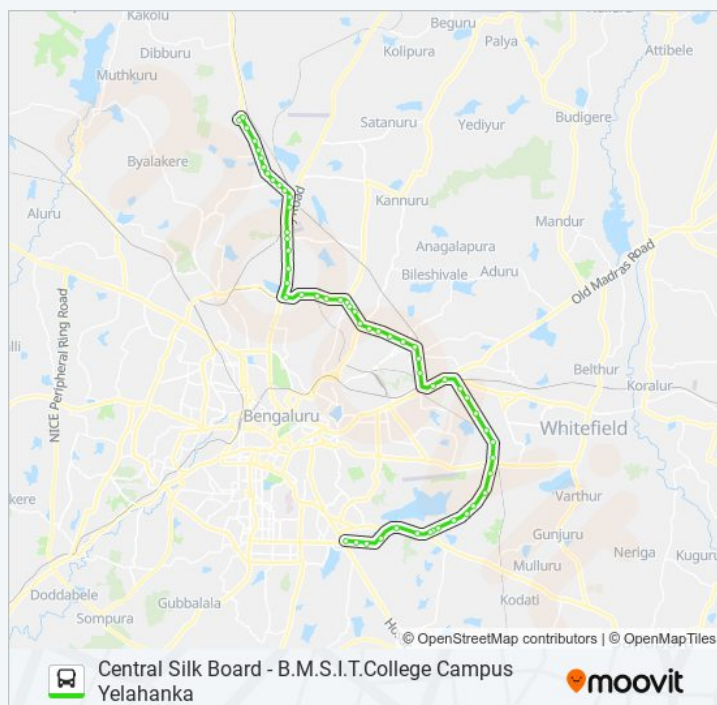

Hennur Junction

500-D CSB-BMSIT bus Time Schedule

Central Silk Board Route Timetable:

Sunday	09:00
Monday	09:00
Tuesday	09:00
Wednesday	09:00
Thursday	09:00
Friday	09:00
Saturday	09:00

500-D CSB-BMSIT bus Info

Direction: Central Silk Board

Stops: 56

Trip Duration: 102 min

Line Summary:

Kalyananagara

80 Feet Road Kalyananagara

Babusabpalya

Horamavu