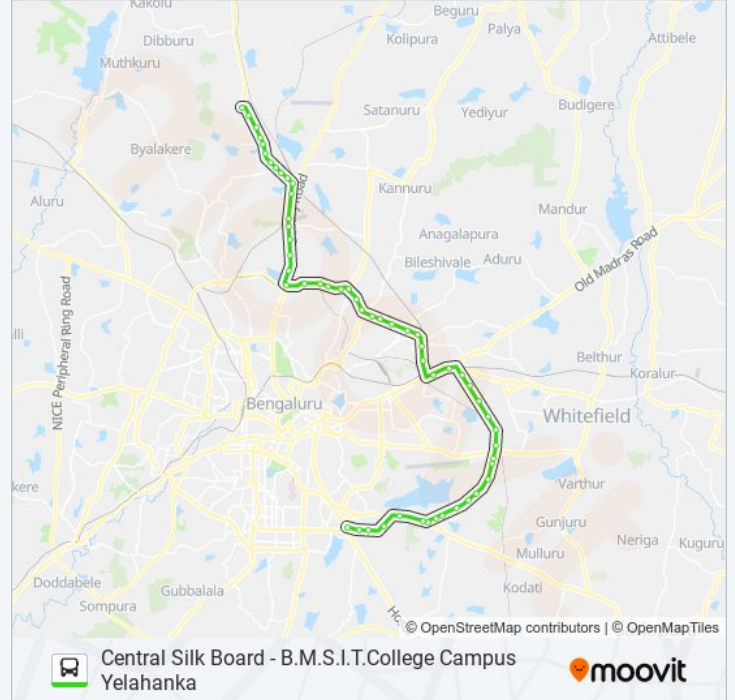

C.P.R.I.Yelahanka

Nagenahalli Gate

B.M.S.I.T.College Campus Yelahanka

Direction: Central Silk Board

56 stops

[VIEW LINE SCHEDULE](#)

B.M.S.I.T.College Campus Yelahanka

Avalahalli