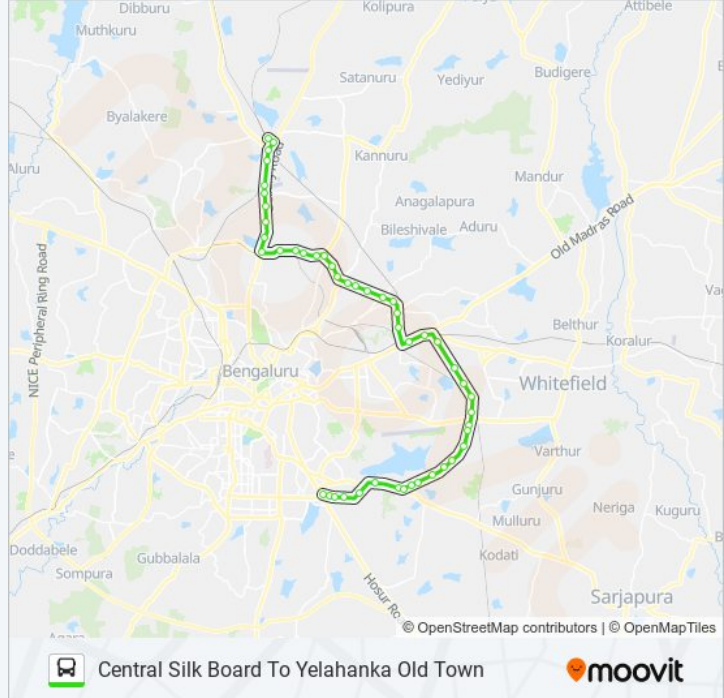

 **500-D YHKOT-CSB****Central Silk Board To Yelahanka Old Town**[Get The App](#)

The 500-D YHKOT-CSB bus line Central Silk Board To Yelahanka Old Town has one route. For regular weekdays, their operation hours are:

Kempapura

Hebbala Bridge

Military Dairy Farm (Esteem Mall)

Kodigehalli Gate

Byatarayanapura

G.K.V.K.Gate

Jakkur Aerodrum

Allalasanra Gate

Yelahanka Police Station

Yelahanka Santhe Circle

Yelahanka Old Town

500-D YHKOT-CSB bus time schedules and route maps are available in an offline PDF at moovitapp.com. Use the [Moovit App](#) to see live bus times, train schedule or subway schedule, and step-by-step directions for all public transit in Bengaluru.