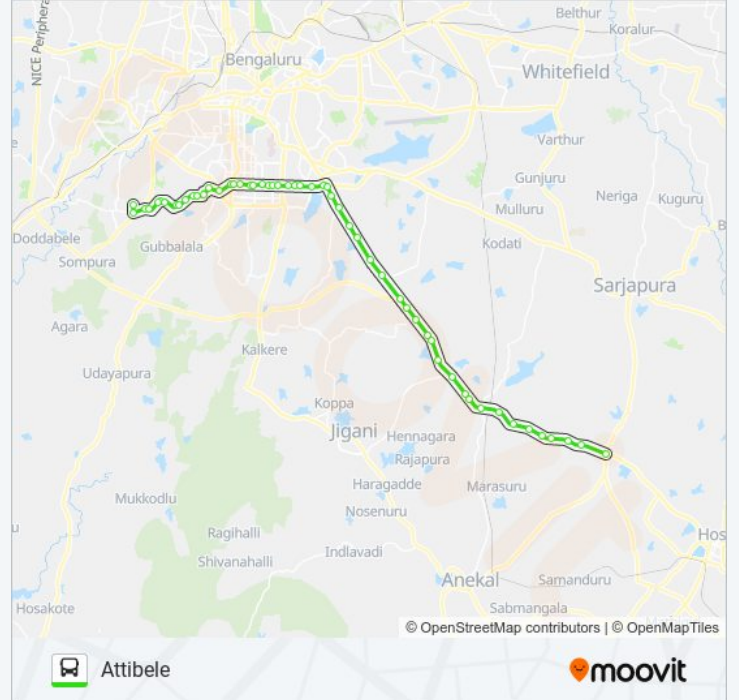

Ragigudda Temple

9th Block Jayanagara

Jayanagar East

M.I.C.O.Layout

B.T.M.Layout Water Tank

16th Main B.T.M.Layout

Kuvempunagara (B.T.M.Layout)

Central Silk Board

Central Silk Board

Roopena Agrahara

Bommanahalli

Garvebhavi Palya

Kudlu Gate

Singasandra

Hosa Road

Electronic City P.E.S.I.T College

Konappana Agarhara

Electronic City

Veerasandra

Huskur Gate

Hebbagodi

Bommasandra

B.T.L.College

Hennagara Gate

Chandapura

Hale Chandapura

Tirumagondanahalli

Neraluru Cross

Guddahatti Cross

Guestline Hotel

Yadavanahalli

Suryanagara (3rd Phase K.H.B.)

Attibele Bus Stand