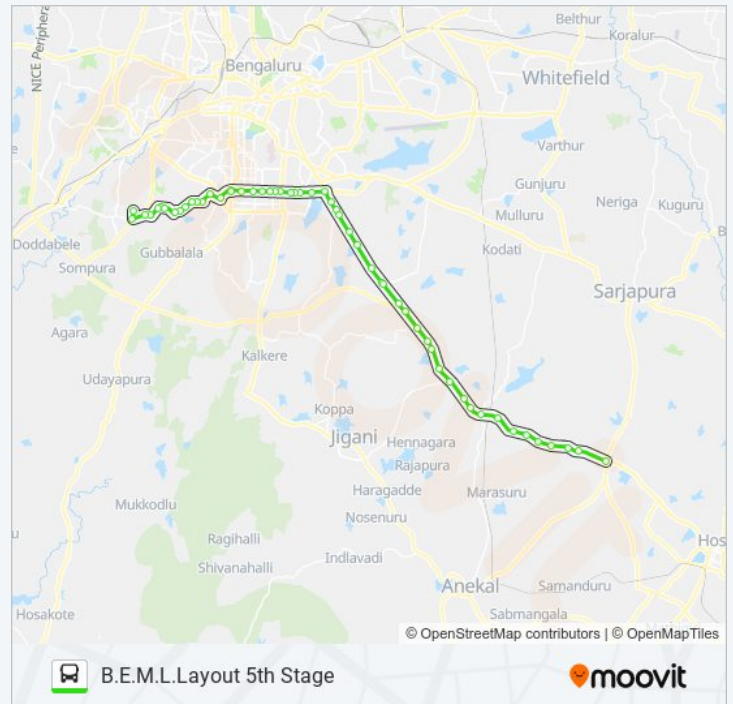

600-F BEML5-ATB bus Time Schedule

B.E.M.L.Layout 5th Stage Route Timetable:

Sunday	05:20 - 20:00
Monday	05:20 - 20:00
Tuesday	05:20 - 20:00
Wednesday	05:20 - 20:00
Thursday	05:20 - 20:00
Friday	05:20 - 20:00
Saturday	05:20 - 20:00

600-F BEML5-ATB bus Info

Direction: B.E.M.L.Layout 5th Stage

Stops: 54

Trip Duration: 84 min

Line Summary:

B.T.M.Layout Water Tank

M.I.C.O.Layout

Jayadeva Hospital