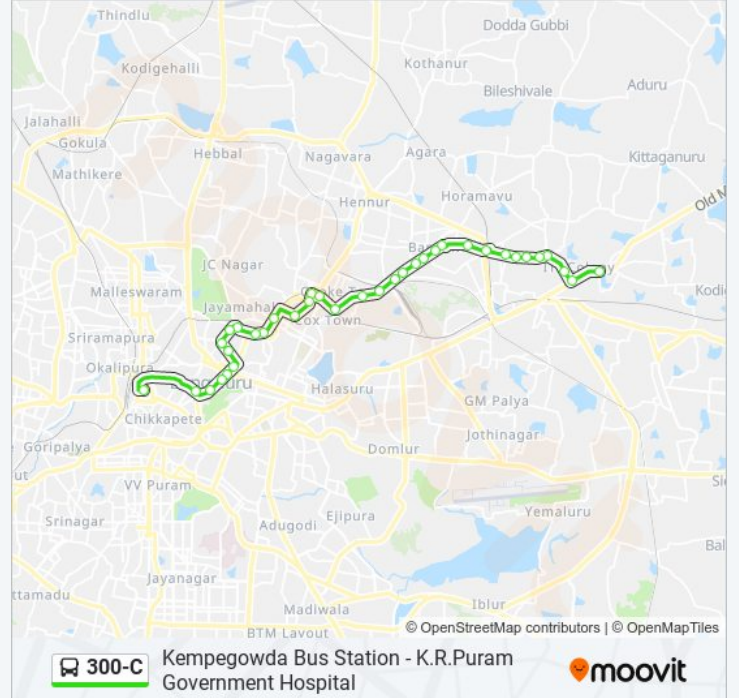

Ayyappa Temple

Maruthi School

Banasawadi Fire Station

Steel Factory

Banasawadi

Baldwins School

B Channasandra Bridge

Ramamurthy Nagara Police Station

Ramamurthy Nagara Manipal

Yarayyanapalya

Aladamara Ramamurthy Nagara

Ramamurthy Nagara Church

I.T.I. Circle

I.T.I.Colony Gate

K.R.Puram Government Hospital

Direction: Kempegowda Bus Station

36 stops

[VIEW LINE SCHEDULE](#)

K.R.Puram Government Hospital

I.T.I.Colony Gate

K.R.Puram Railway Station

I.T.I. Colony Gate

I.T.I. Circle

Ramamurthy Nagara Church

Aladamara Ramamurthy Nagara

Yarayyanapalya

Ramamurthy Nagara Manipal

Ramamurthy Nagara Police Station

B Channasandra Bridge

Baldwins School

Banasawadi

Steel Factory

300-C bus Time Schedule

Kempegowda Bus Station Route Timetable:

Sunday	13:30
Monday	13:30
Tuesday	13:30
Wednesday	13:30
Thursday	13:30
Friday	13:30
Saturday	13:30

300-C bus Info

Direction: Kempegowda Bus Station

Stops: 36

Trip Duration: 43 min

Line Summary: