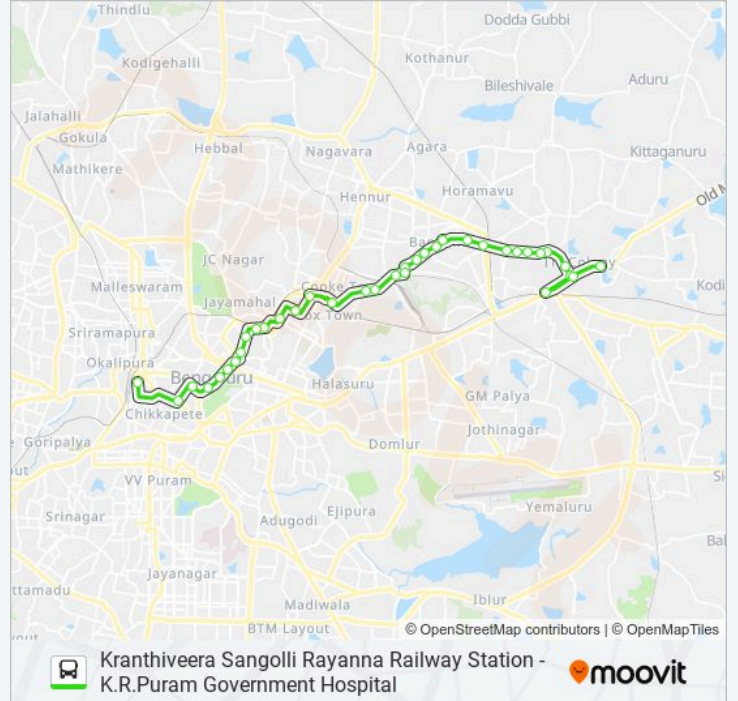

Baldwins School

Banasawadi

Steel Factory

Banasawadi Fire Station

Maruthi School

Ayyappa Temple

Ayyappa Temple Chikka Banasawadi

Indian Oil Petrol Depot Cross

Maruthi Sevanagara

Jai Bharathnagara

I.T.C Factory

Mosque Road

Coles Road

Coles Park

Bamboo Bazar 2

Bamboo Bazaar

C.S.I.Hospital Queens Road

Gold Star Hotel

Indian Express

G.P.O.

Vidhana Soudha Karnataka High Court

Vidhana Soudha Metro Station

Maharani College

Cauvery Bhavana

Kranthiveera Sangolli Rayanna Railway Station

300-C KSRRS-KRPGH bus time schedules and route maps are available in an offline PDF at moovitapp.com. Use the Moovit App to see live bus times, train schedule or subway schedule, and step-by-step directions for all public transit in Bengaluru.

© 2024 Moovit - All Rights Reserved