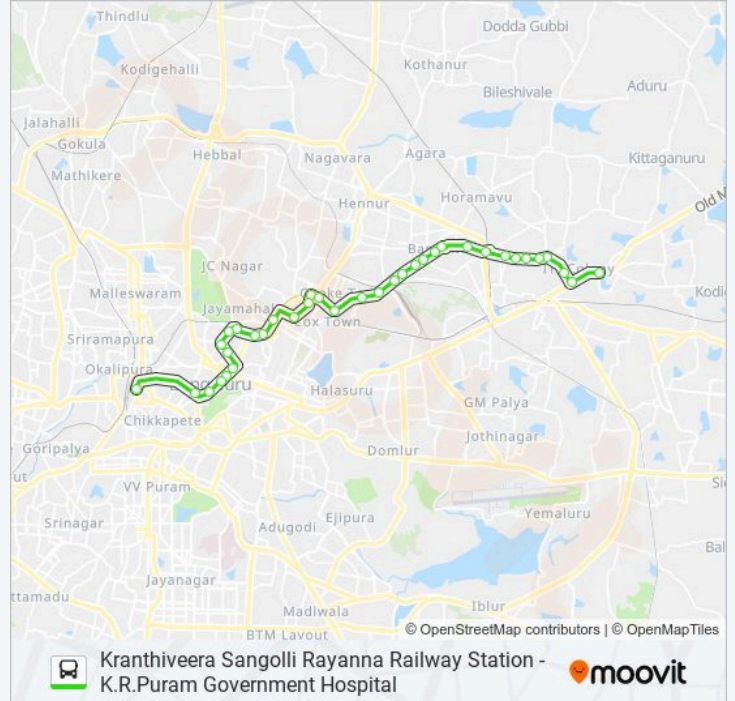

Direction: K.R.Puram Government Hospital

36 stops

[VIEW LINE SCHEDULE](#)

Kranthiveera Sangolli Rayanna Railway Station

Maharani College

Vidhana Soudha Metro Station

Vidhana Soudha Karnataka High Court

G.P.O.

K.R.Puram Government Hospital

Direction: Kranthiveera Sangolli Rayanna Railway Station

36 stops

[VIEW LINE SCHEDULE](#)

K.R.Puram Government Hospital

I.T.I.Colony Gate

K.R.Puram Railway Station

I.T.I. Colony Gate