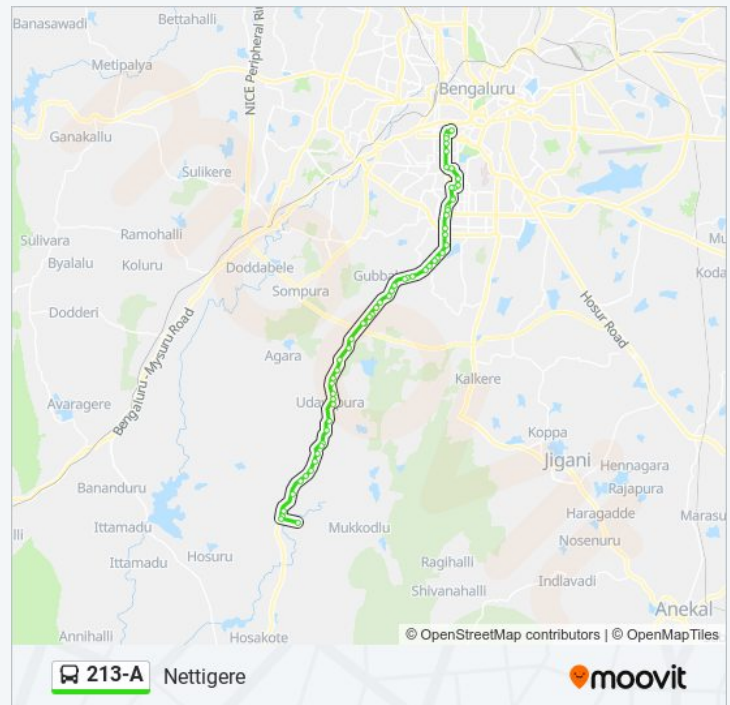

213-A bus Time Schedule

Nettigere Route Timetable:

Sunday	19:40 - 20:45
Monday	19:40 - 20:45
Tuesday	19:40 - 20:45
Wednesday	19:40 - 20:45
Thursday	19:40 - 20:45
Friday	19:40 - 20:45
Saturday	19:40 - 20:45

213-A bus Info

Direction: Nettigere

Stops: 59

Trip Duration: 64 min

Line Summary:

Thalagattapura Metro Station

Thalagattapura

Twinkler School Thalagattapura