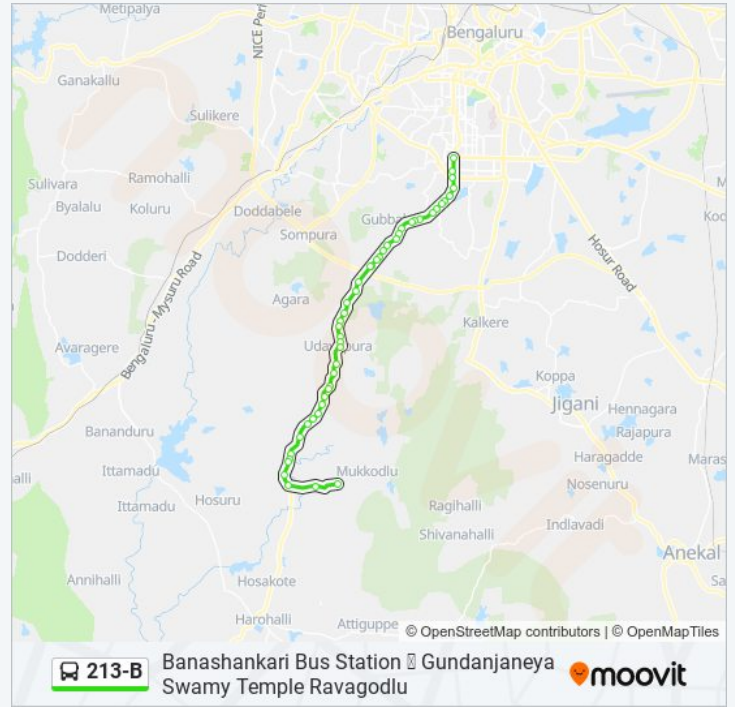

Jaraganahalli

Yelachenahalli

Yelachenahalli Metro Station

Metro Whole Sale (Kanakapura Road)

Konanakunte Cross (Kanakapura Road)

Konanakunte Cross Metro Station

Doddakallasandra

Doddakallsandra Metro Station

Gubbalala

Raghuvanahalli Cross

Vajarahalli Metro Station

Bayyanapalya

Thalagattapura Metro Station

Thalagattapura

Twinkler School Thalagattapura

Vajramuneshwara Gate

Silk Institute Metro Station

Silk Institute Metro Station

Chinnayyanapalya Silk Farm

Agara Cross

Kuppareddy Kere

Shanimahathma Temple

Lakshmipura

Saaludoddy

Dayananda Sagar Vidya Samste

Art Of Living (Kanakapura Road)

Udipalya

Saluhunase

Santekatte

Kaggalipura

Kaggalipura Ashwathkatte

Pattareddypalya

Gandhinagara

Friday

19:15 - 19:50

Saturday

19:15 - 19:50

213-B bus Info

Direction: Gundanjaneya Swamy Temple Ravagodlu

Stops: 47

Trip Duration: 58 min

Line Summary: