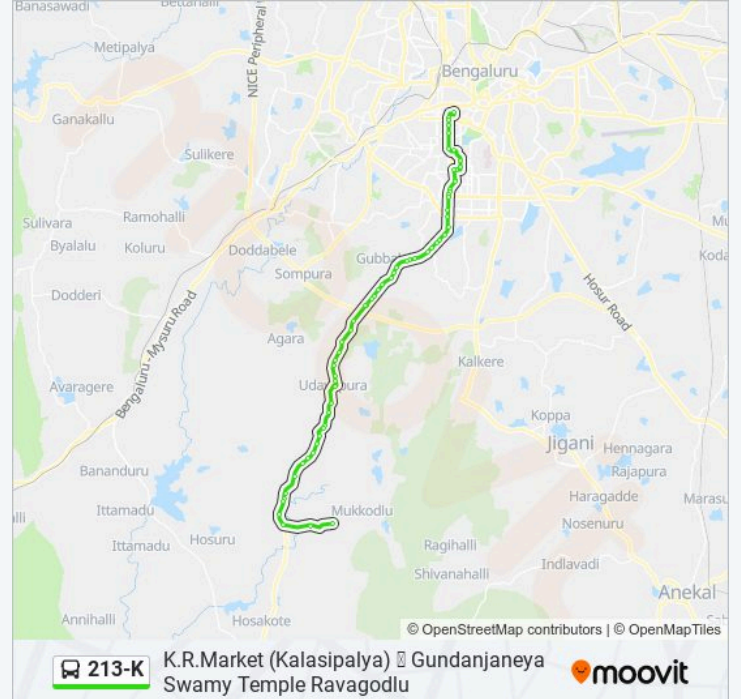

Yelachenahalli

Yelachenahalli Metro Station

Metro Whole Sale (Kanakapura Road)

Konanakunte Cross (Kanakapura Road)

Konanakunte Cross Metro Station

Doddakallasandra

Doddakallsandra Metro Station

Gubbalala

Raghuvanahalli Cross

Vajarahalli Metro Station

Bayyanapalya

Thalagattapura Metro Station

Thalagattapura

Twinkler School Thalagattapura

Vajramuneshwara Gate

Silk Institute Metro Station

Silk Institute Metro Station

Chinnayyanapalya Silk Farm

Agara Cross

Kuppareddy Kere

Shanimahathma Temple

Lakshmipura

Saaludoddy

Dayananda Sagar Vidya Samste

Art Of Living (Kanakapura Road)

Udipalya

Saluhunase

Santekatte

Kaggalipura

Kaggalipura Ashwathkatte

Pattareddypalya

Gandhinagara