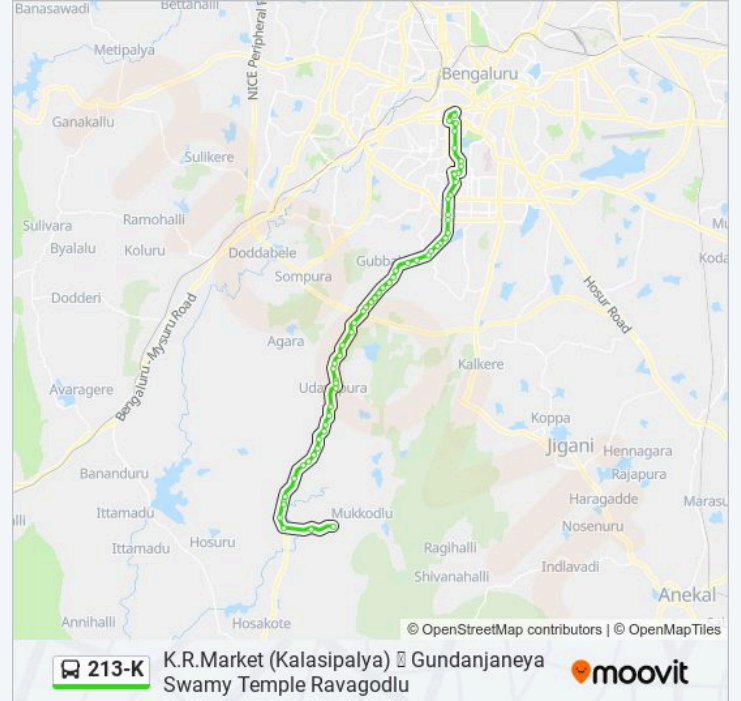

Art Of Living (Kanakapura Road)

Dayananda Sagar Vidya Samste

Saaludoddy

Lakshmipura

Shanimahathma Temple

Kuppareddy Kere

Agara Cross

Chinnayyanapalya Silk Farm

Silk Institute Metro Station

Silk Institute Metro Station

Vajramuneshwara Gate

Twinkler School Thalagattapura

Thalagattapura

Thalagattapura Metro Station

Bayyanapalya

Vajarahalli Metro Station

Raghuvanahalli Cross

Gubbalala

Doddakallasandra

Konanakunte Cross Metro Station

Konanakunte Cross (Kanakapura Road)

Metro Whole Sale (Kanakapura Road)

Yelachenahalli Metro Station

Yelachenahalli

Jaraganahalli

J.P.Nagara Metro Station

Sarakki

Banashankari Bus Station

Hunasemara

Deepak Nursing Home

Yediyur

6th Block Jayanagara