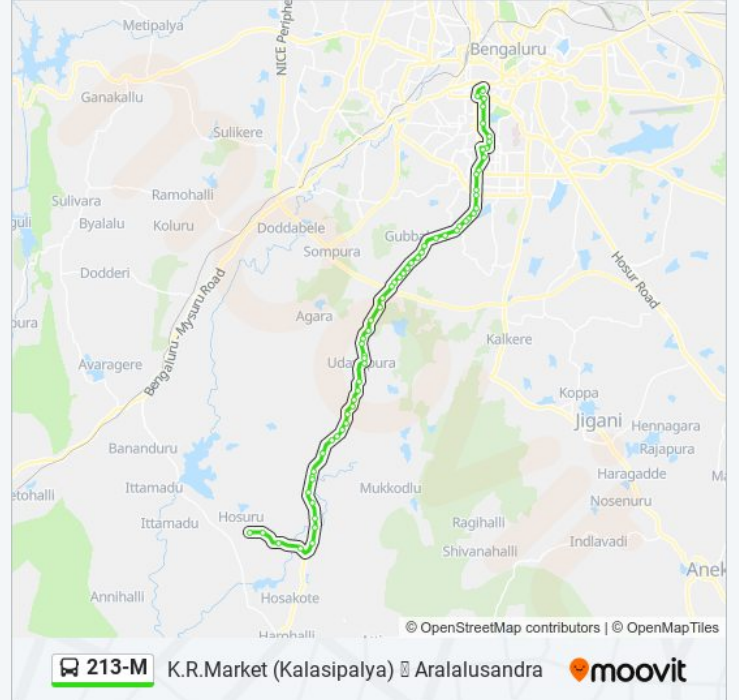

Konanakunte Cross Metro Station

Konanakunte Cross (Kanakapura Road)

Metro Whole Sale (Kanakapura Road)

Yelachenahalli Metro Station

Yelachenahalli

Jaraganahalli

J.P.Nagara Metro Station

Sarakki