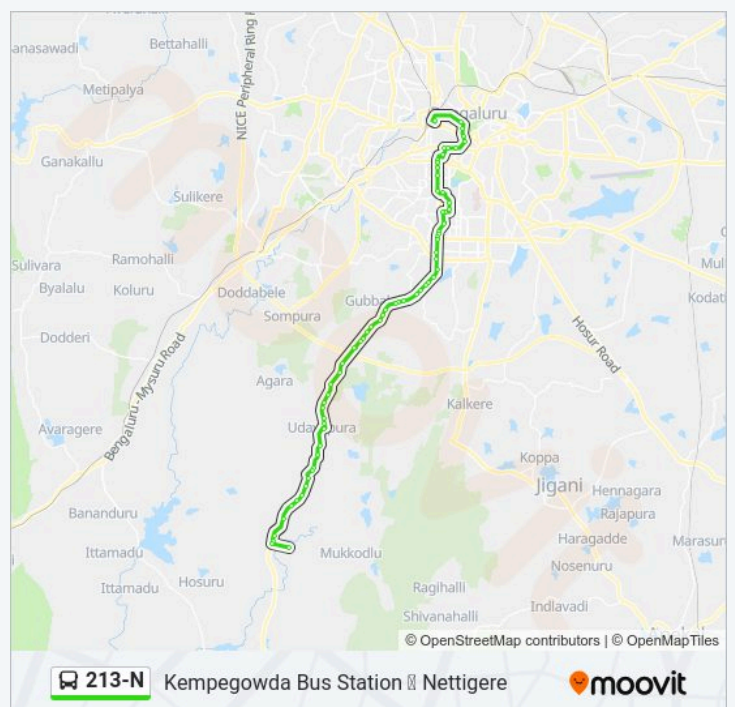

K.R.Market (Kalasipalya)

Town Hall

St.Marthas Hospital Corporation

Mysore Bank

Kempegowda Bus Station

Direction: Nettigere

68 stops

[VIEW LINE SCHEDULE](#)

Kempegowda Bus Station

Maharani College

K.R.Circle

St Marthas Hospital Corporation

Corporation

Town Hall

Krishnarajendra Market

K.R.Market

K.R.Market (Kalasipalya)

Makkala Koota / Mahila Seva Samaja

Makkala Koota

Mahila Seva Samaja

National College

Basavanagudi Police Station

Krishna Rao Park

Ranadheera Kanteerava Park

Nanda Talkies

6th Block Jayanagara

Yediyur

Deepak Nursing Home

Deepak Nursing Home

Hunase Mara Banashankari

Hunasemara

Banashankari T.T.M.C

213-N bus Time Schedule

Nettigere Route Timetable:

Sunday	06:20 - 15:30
Monday	06:20 - 15:30
Tuesday	06:20 - 15:30
Wednesday	06:20 - 15:30
Thursday	06:20 - 15:30
Friday	06:20 - 15:30
Saturday	06:20 - 15:30

213-N bus Info

Direction: Nettigere

Stops: 68

Trip Duration: 83 min

Line Summary: