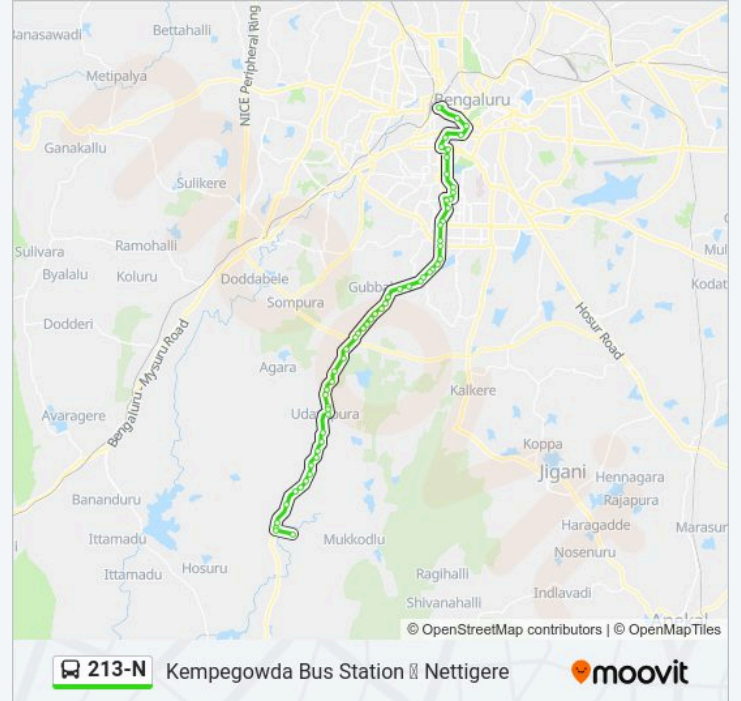

Yediyur

6th Block Jayanagara

Nanda Talkies

South End Circle

M.N.Krishnarao Park

Sajjan Rao Circle

Basappa Circle

Makkala Koota / Mahila Seva Samaja

K.R.Market (Kalasipalya)

Town Hall

St.Marthas Hospital Corporation

Mysore Bank

Kempegowda Bus Station

**Direction: Nettigere**

68 stops

[VIEW LINE SCHEDULE](#)