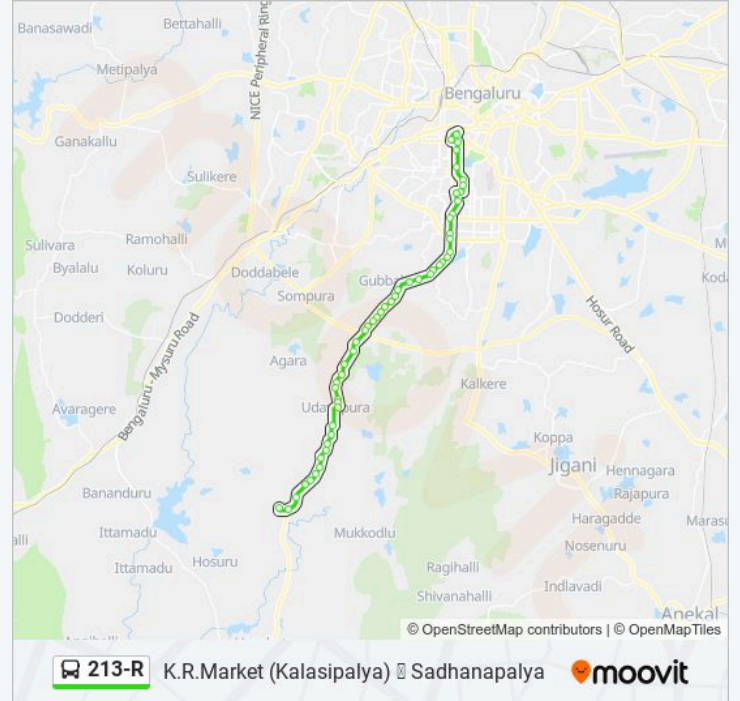

Basappa Circle

Makkala Koota / Mahila Seva Samaja

K.R.Market (Kalasipalya)

213-R K.R.Market (Kalasipalya) Sadhanapalya moovit

**Direction: Sadhanapalya**

58 stops

[VIEW LINE SCHEDULE](#)

- K.R.Market (Kalasipalya)
- Makkala Koota / Mahila Seva Samaja
- Makkala Koota
- Mahila Seva Samaja
- National College
- Basavanagudi Police Station
- Krishna Rao Park
- Ranadheera Kanteerava Park
- Nanda Talkies
- 6th Block Jayanagara
- Yediyur
- Deepak Nursing Home
- Deepak Nursing Home
- Hunase Mara Banashankari
- Hunasemara
- Banashankari T.T.M.C
- Banashankari Bus Station
- Sarakki
- J.P.Nagara Metro Station
- Jaraganahalli
- Yelachenahalli
- Yelachenahalli Metro Station
- Metro Whole Sale (Kanakapura Road)
- Konanakunte Cross (Kanakapura Road)
- Konanakunte Cross Metro Station
- Doddakallasandra
- Doddakallsandra Metro Station
- Gubbalala
- Raghuvanahalli Cross
- Vajarahalli Metro Station