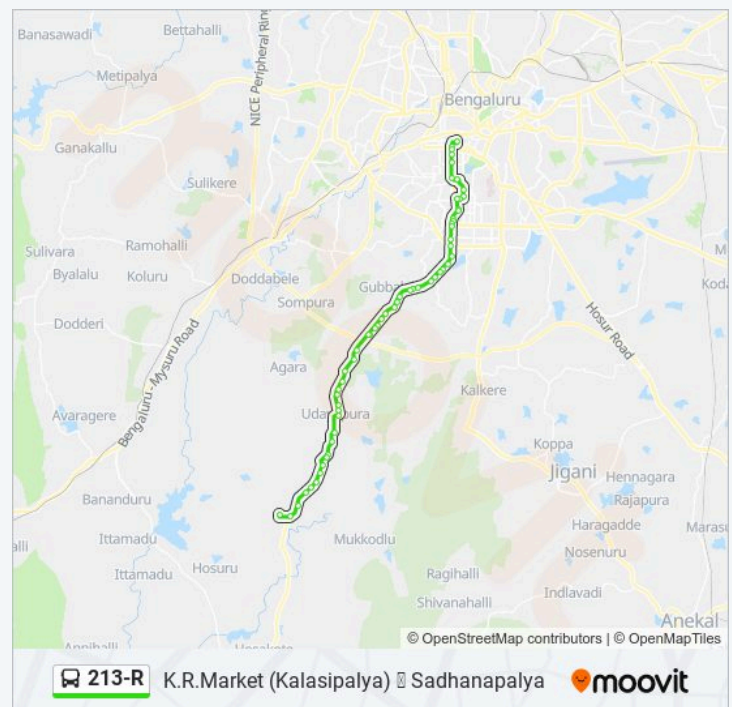

Direction: Sadhanapalya

58 stops

[VIEW LINE SCHEDULE](#)

- K.R.Market (Kalasipalya)
- Makkala Koota / Mahila Seva Samaja
- Makkala Koota
- Mahila Seva Samaja
- National College
- Basavanagudi Police Station
- Krishna Rao Park
- Ranadheera Kanteerava Park
- Nanda Talkies
- 6th Block Jayanagara
- Yediyur
- Deepak Nursing Home
- Deepak Nursing Home
- Hunase Mara Banashankari
- Hunasemara
- Banashankari T.T.M.C
- Banashankari Bus Station
- Sarakki
- J.P.Nagara Metro Station
- Jaraganahalli
- Yelachenahalli
- Yelachenahalli Metro Station
- Metro Whole Sale (Kanakapura Road)
- Konanakunte Cross (Kanakapura Road)
- Konanakunte Cross Metro Station
- Doddakallasandra
- Doddakallsandra Metro Station
- Gubbalala
- Raghuvanahalli Cross
- Vajarahalli Metro Station

Sadhanapalya Route Timetable:

Sunday	06:45 - 19:05
Monday	06:45 - 19:05
Tuesday	06:45 - 19:05
Wednesday	06:45 - 19:05
Thursday	06:45 - 19:05
Friday	06:45 - 19:05
Saturday	06:45 - 19:05

213-R bus Info

Direction: Sadhanapalya

Stops: 58

Trip Duration: 76 min

Line Summary: