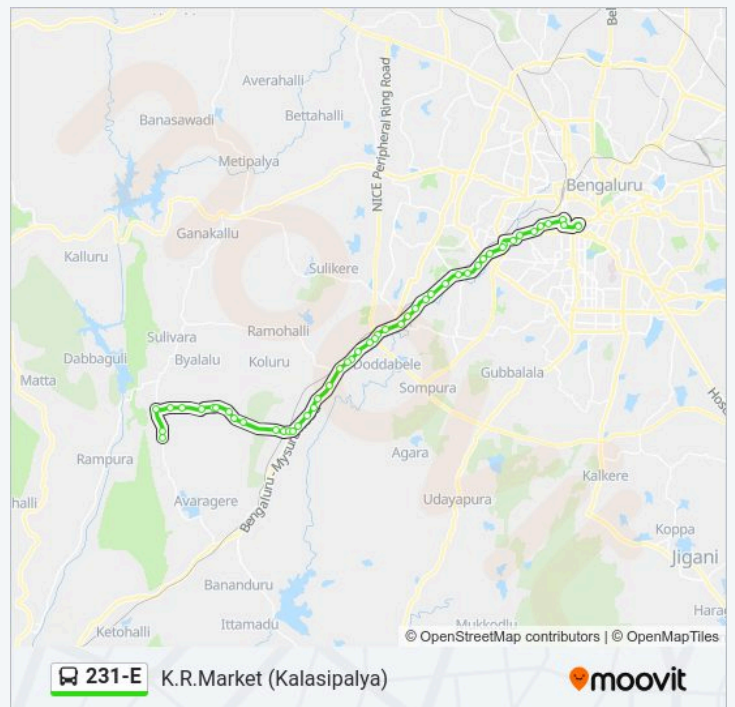

Tuesday	06:30 - 20:05
Wednesday	06:30 - 20:05
Thursday	06:30 - 20:05
Friday	06:30 - 20:05
Saturday	06:30 - 20:05

231-E bus Info

Direction: K.R.Market (Kalasipalya)

Stops: 49

Trip Duration: 72 min

Line Summary: