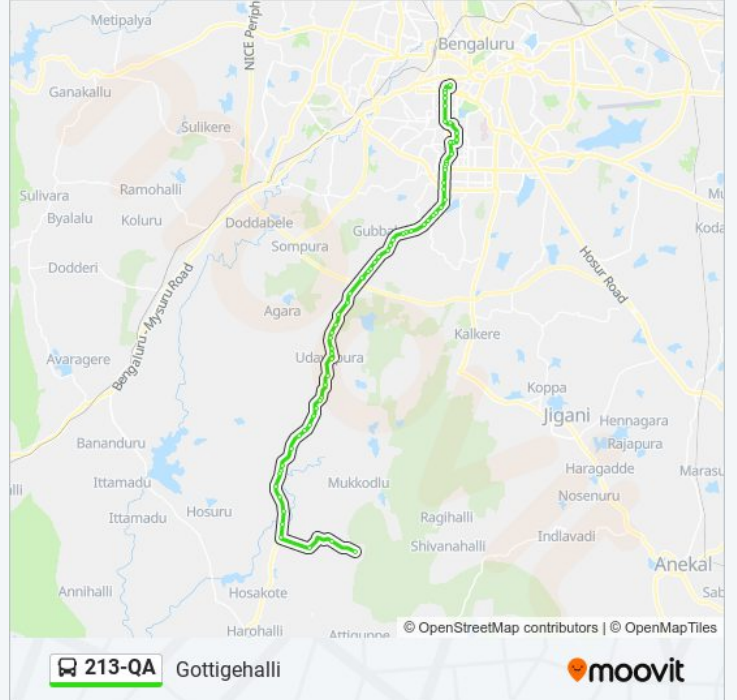

**213-QA bus Info****Direction:** Gottigehalli**Stops:** 67**Trip Duration:** 85 min**Line Summary:**

Metro Whole Sale (Kanakapura Road)  
Konanakunte Cross (Kanakapura Road)  
Konanakunte Cross Metro Station  
Doddakallasandra  
Doddakallsandra Metro Station  
Gubbalala  
Raghuvanahalli Cross  
Vajarahalli Metro Station  
Bayyanapalya  
Thalagattapura Metro Station  
Thalagattapura  
Twinkler School Thalagattapura  
Vajramuneshwara Gate  
Silk Institute Metro Station  
Silk Institute Metro Station  
Chinnayyanapalya Silk Farm  
Agara Cross  
Kuppareddy Kere  
Shanimahathma Temple  
Lakshmipura  
Saaludoddy  
Dayananda Sagar Vidya Samste  
Art Of Living (Kanakapura Road)  
Udipalya  
Saluhunase  
Santekatte  
Kaggalipura  
Kaggalipura Ashwathkatte  
Pattareddypalya  
Gandhinagara  
Power Substation  
A.P.S.College  
Somanahalli Cross