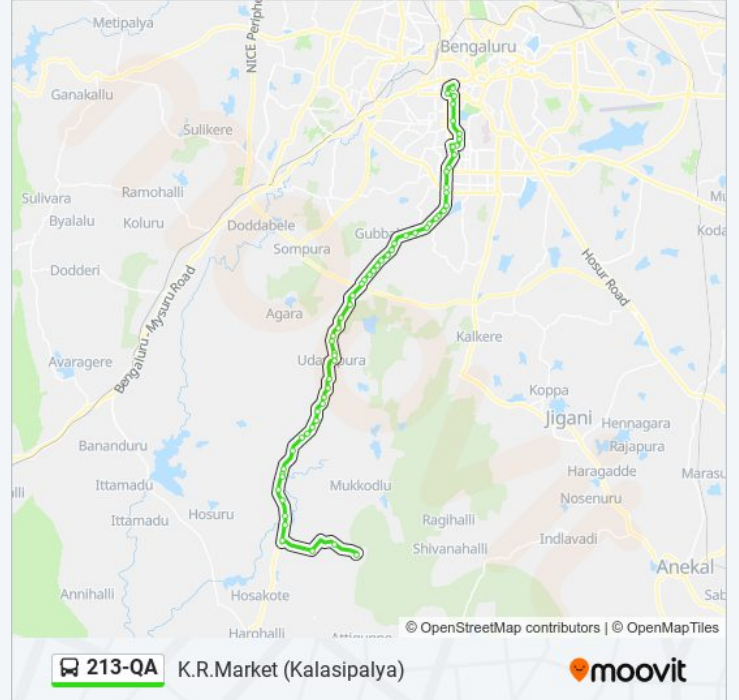

Yelachenahalli Metro Station

Yelachenahalli

Jaraganahalli

J.P.Nagara Metro Station

Sarakki

Banashankari Bus Station

Hunasemara

Deepak Nursing Home