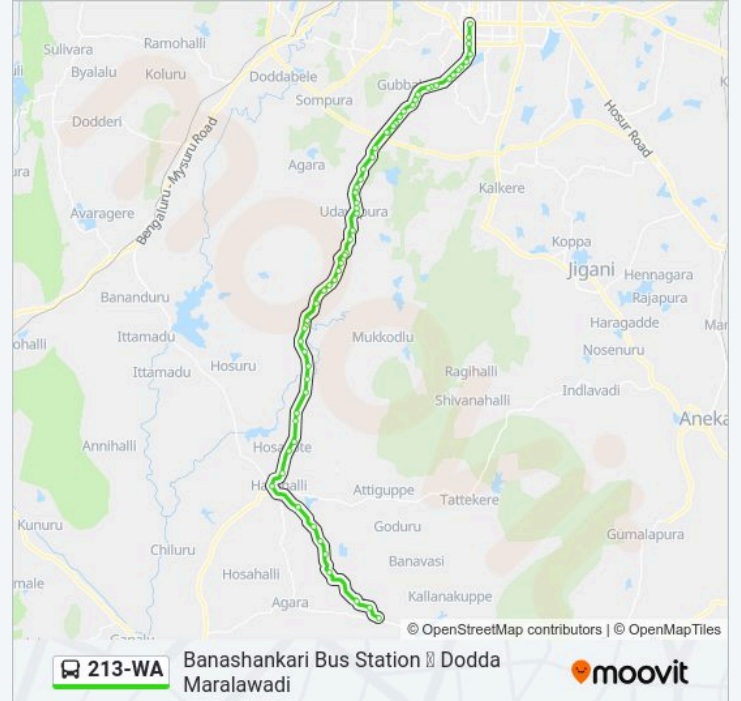

Silk Institute Metro Station

Chinnayyanapalya Silk Farm

Agara Cross

Kuppareddy Kere

Shanimahathma Temple

Lakshmipura

Saaludoddy

Dayananda Sagar Vidya Samste

Art Of Living (Kanakapura Road)

Udipalya

Saluhunase

Santekatte

Kaggalipura

Kaggalipura Ashwathkatte

Pattareddypalya

Gandhinagara

Power Substation

A.P.S.College

Somanahalli Cross

Nelagulli Cross

Hosadoddy Gate

Sadhanapalya Gate

Nettigere Cross

Bolare Gate

Ravagodlu Gate

Gantakana Doddy Cross

Yadamadu Kanakapura Road

Kaggalahalli

Kanyakumari

New Gabbadi

Kembbepalya

Harohalli Depot