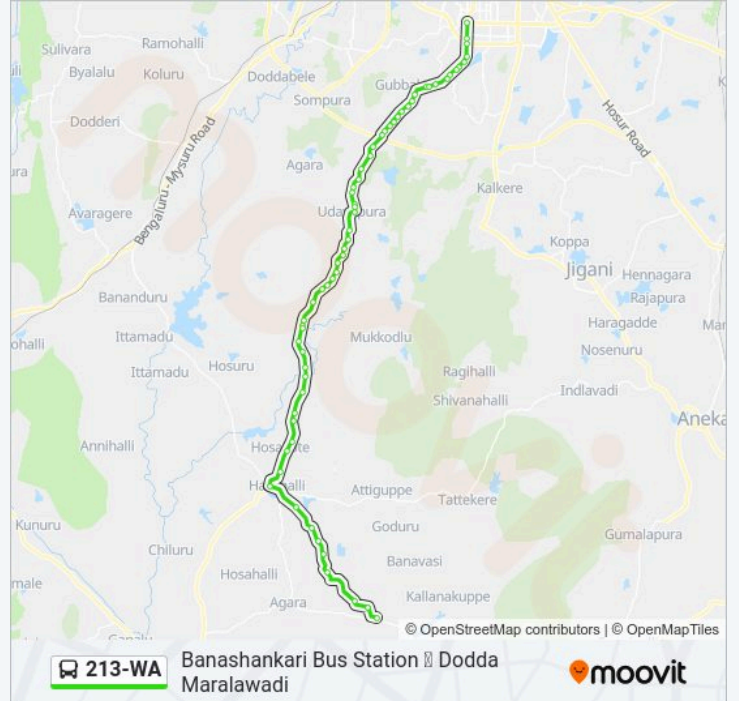

Hosadoddy Gate

Nelagulli Cross

Somanahalli Cross

A.P.S.College

Power Substation

Gandhinagara

Pattareddypalya

Kaggalipura Ashwathkatte

Kaggalipura

Santekatte

Saluhunase

Udipalya

Art Of Living (Kanakapura Road)

Dayananda Sagar Vidya Samste

Saaludoddy

Lakshmipura

Shanimahathma Temple

Kuppareddy Kere

Agara Cross

Chinnayyanapalya Silk Farm

Silk Institute Metro Station

Silk Institute Metro Station

Vajramuneshwara Gate

Twinkler School Thalagattapura

Thalagattapura

Thalagattapura Metro Station

Bayyanapalya

Vajarahalli Metro Station

Raghuvanahalli Cross

Gubbalala

Doddakallsandra Metro Station

Doddakallasandra