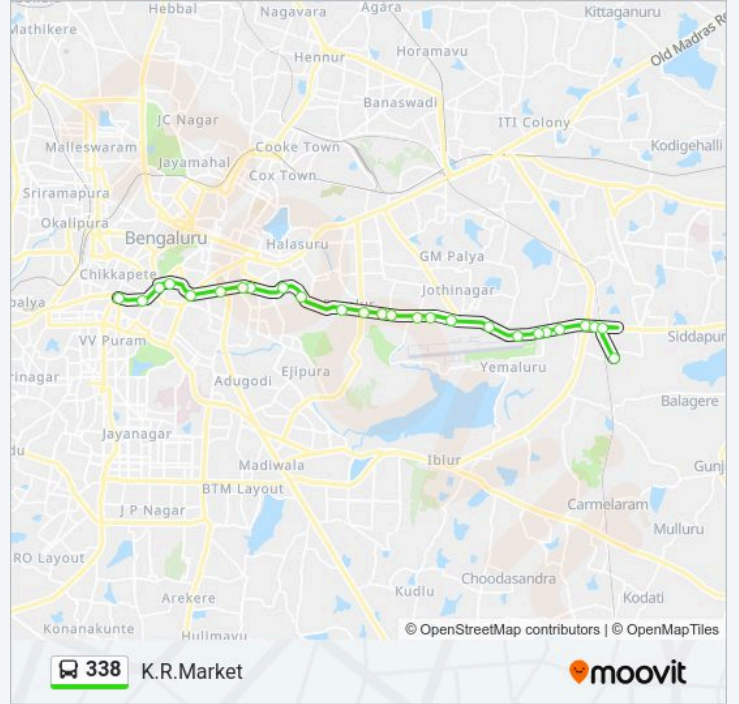

Kendriya Vidyalaya A.S.C.Center

Life Style

Richmond Circle

Richmond Circle

Pallavi Talkies

Corporation

Town Hall

K.R.Market

338 bus time schedules and route maps are available in an offline PDF at moovitapp.com. Use the Moovit App to see live bus times, train schedule or subway schedule, and step-by-step directions for all public transit in Bengaluru.

© 2025 Moovit - All Rights Reserved