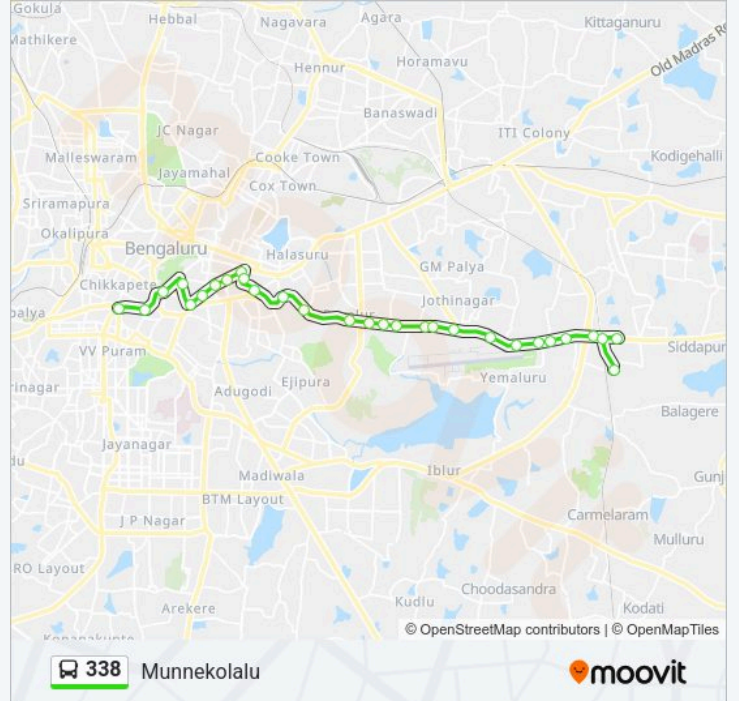

Direction: K.R.Market

26 stops

[VIEW LINE SCHEDULE](#)

Munnekolalu

Munnekolalu Cross

Marathahalli Bridge

Marathahalli Bridge

Marathahalli