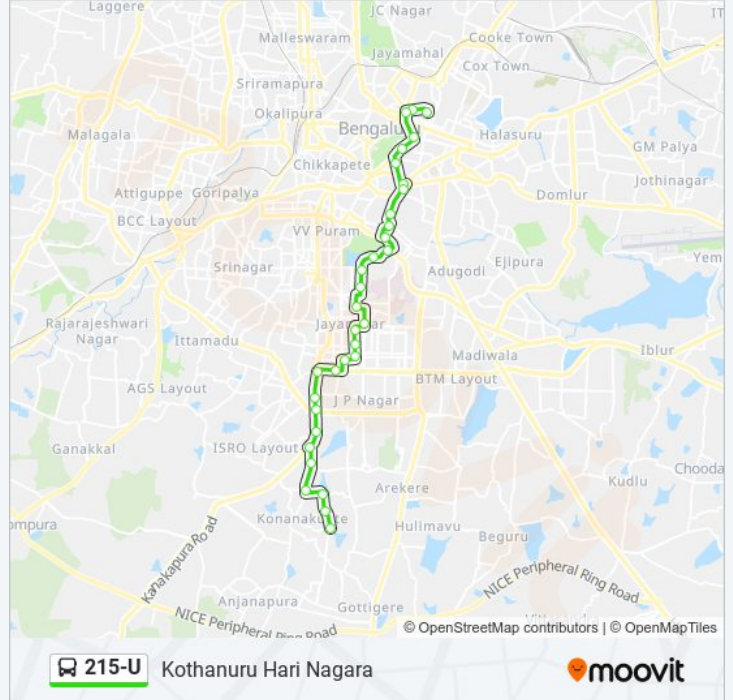

215-U bus Info

Direction: Kothanuru Hari Nagara

Stops: 32

Trip Duration: 47 min

Line Summary:

Banashankari Bus Station

Sarakki

J.P.Nagara Metro Station

Jaraganahalli

Yelachenahalli

Ganapathipura

Bekary Chunchaghatta

Chunchaghatta

Maruthi School

Kothanuru Hari Nagara

Direction: Shivajinagara Bus Station

34 stops

[VIEW LINE SCHEDULE](#)

Kothanuru Hari Nagara

Maruthi School

Chunchaghatta

Bekary Chunchaghatta

Ganapathipura

Yelachenahalli