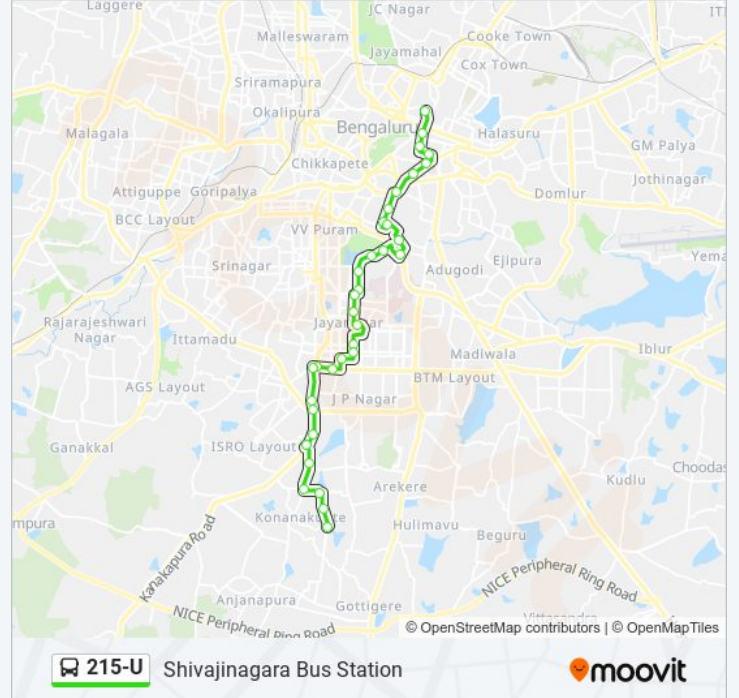

Rani Sarala Devi College

Ashoka Pillar

Siddapura

Mallige Hospital

Wilson Garden 10th Cross

Wilson Garden Police Station

Shanthinagara Bus Station

Shanthinagara

K.H.Road

Walker Langford Road

Richmond Circle (Bishop Cotton Girls High School)

St. Joseph College

State Bank India Garage

State Bank Of India (Bowring Institute)

M.G.Road

Shivajinagara Bus Station

215-U bus time schedules and route maps are available in an offline PDF at moovitapp.com. Use the Moovit App to see live bus times, train schedule or subway schedule, and step-by-step directions for all public transit in Bengaluru.

© 2024 Moovit - All Rights Reserved